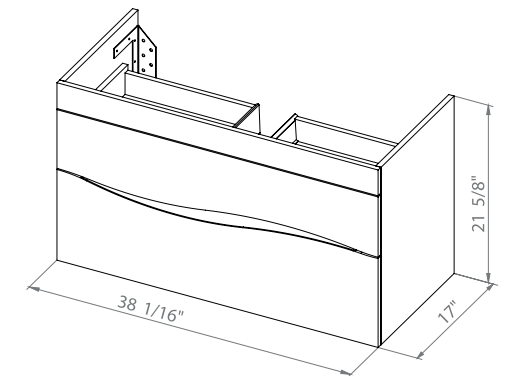

WAVE 40

**Bath.
Oasis**
VANITY COMFORT

Wave 40 High GlossWhite
Wall-mounted cabinet with
washbasin Frame 39.6"