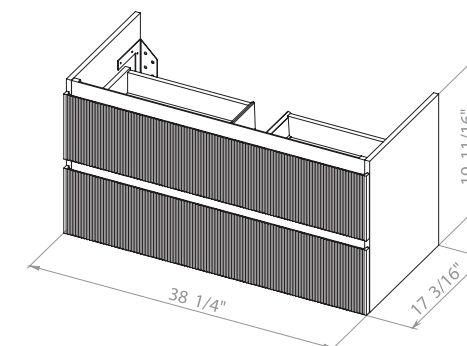

Washbasin Arte 33.3"

Edison 40 Gray Matt
Wall-mounted cabinet with
washbasin Arte 39.6"

Edison 40 Green Matt
Wall-mounted cabinet with
washbasin Arte 39.6"

Washbasin Arte 39.6"

FIONA 24

**Bath.
Oasis**
VANITY COMFORT