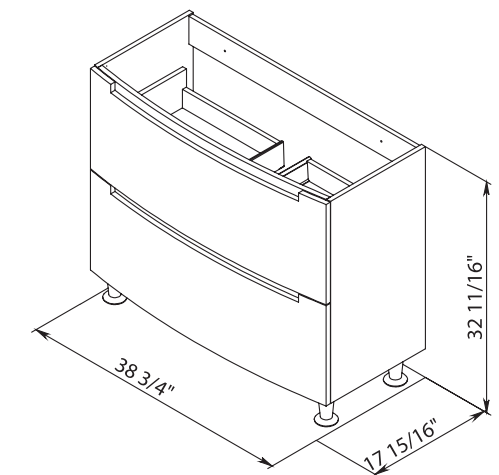

DELUX 40

**Bath
Oasis**
VANITY COMFORT