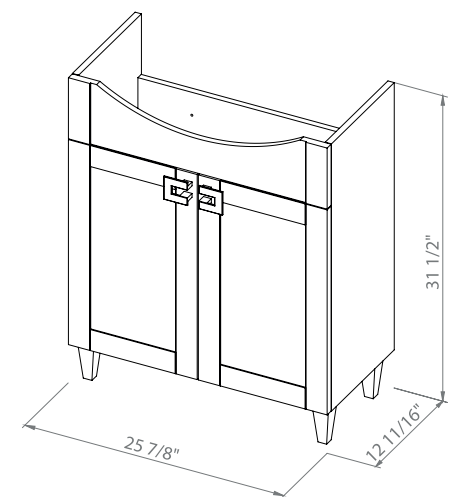

WOODMIX 28

WOODMIX 28 White Matt
Cabinet with washbasin
Runa 27.5"

WOODMIX 28 Grey Mat
Cabinet with washbasin
Runa 27.5"