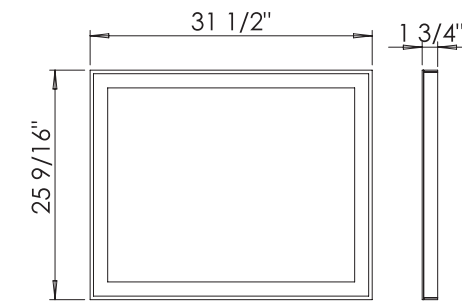

Diamond 32
Mirror with LED lighting