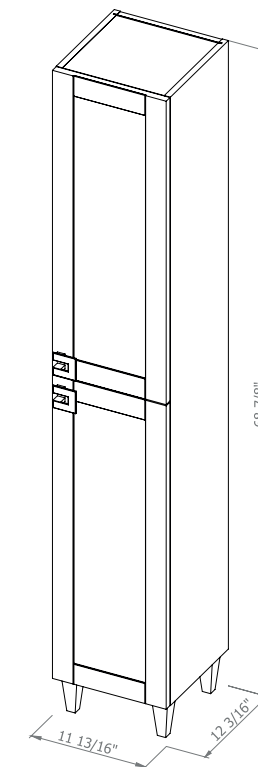

WOODMIX 28 Grey Mat
Cabinet with washbasin
Runa 27.5"

Washbasin Runa 27.5"

WOODMIX 12

WOODMIX 12 White Matt
Tall Cabinet

WOODMIX 12 Grey Mat
Tall Cabinet

WOODMIX 26 MIRRORS

WOODMIX 26 White Matt
Mirror

WOODMIX 26 Grey Mat
Mirror