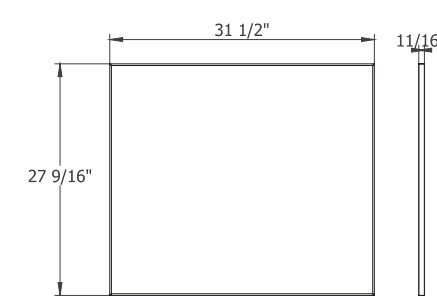

Diamond 24
Mirror with LED lighting

Diamond 32
Mirror with LED lighting

Diamond 40
Mirror with LED lighting

Simple 24
Mirror

Simple 32
Mirror

Simple 40
Mirror

UNIVERSAL MIRRORS

Omega 24
Mirror with LED lighting