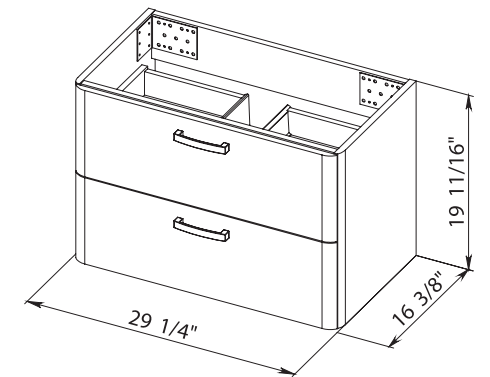

**Bath
Oasis**
VANITY COMFORT