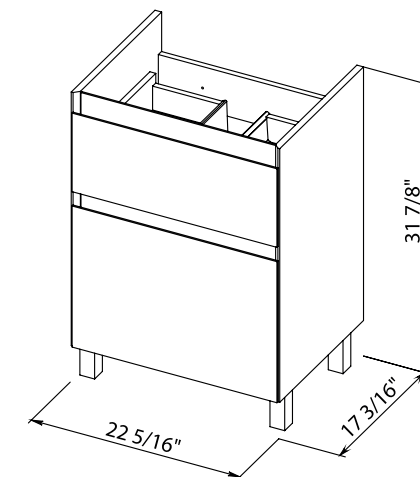

ELITE 24

**Bath
Oasis**
VANITY COMFORT

Elite 24 brown matt
Cabinet with washbasin
Elite 22.5"

Elite 24 graphite gloss
Cabinet with washbasin
Elite 22.5"

Washbasin Elite 22.5"

**Bath
Oasis**
VANITY COMFORT

ELITE 28