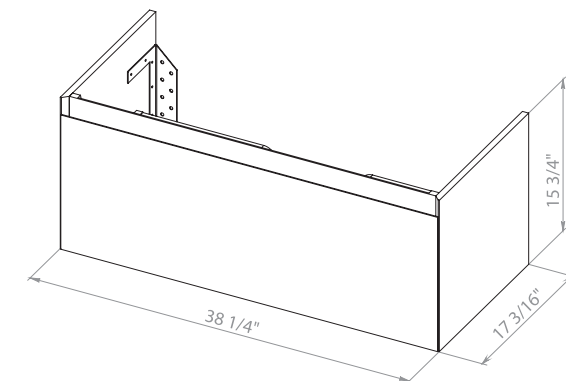

MAGIC 40

134

Magic 40 Antracit Gloss
Wall-mounted cabinet with
washbasin Arte 39.6"

Washbasin Arte 39.6"

135

MONROE 26

Bath.
Oasis
VANITY COMFORT

Monroe 26 Antracit/Alicante
Wall-mounted cabinet with
washbasin Arte 25.6"