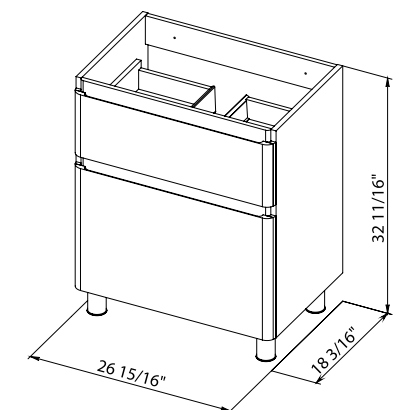

Comfort 28 High Gloss White
Cabinet with washbasin
Alfa 27.3"