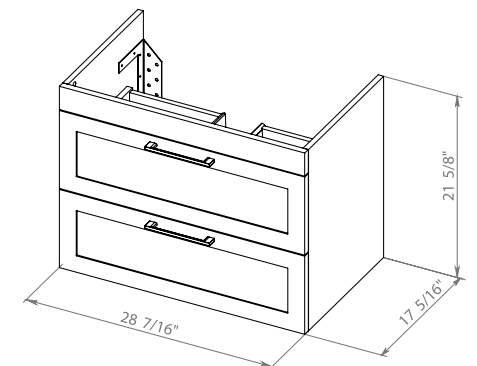

PALM BEACH 30

Bath Oasis
VANITY COMFORT