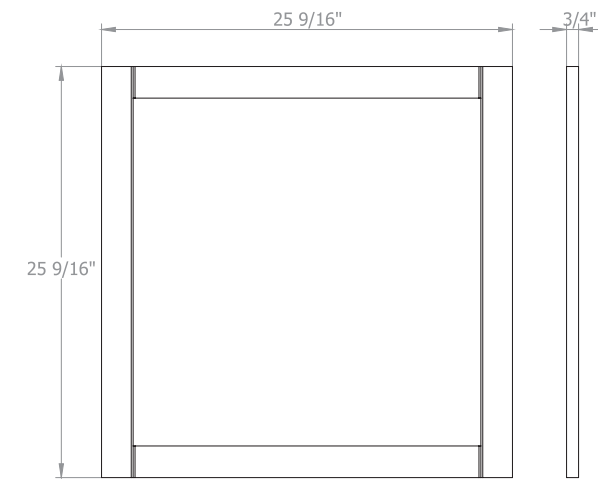

WOODMIX 28 Grey Mat
Cabinet with washbasin
Runa 27.5"

Washbasin Runa 27.5"

WOODMIX 12

WOODMIX 12 White Matt
Tall Cabinet

WOODMIX 12 Grey Mat
Tall Cabinet

WOODMIX 26 MIRRORS

WOODMIX 26 White Matt
Mirror

WOODMIX 26 Grey Mat
Mirror