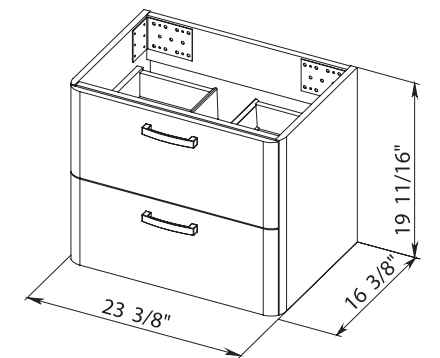

Fiona 24 Gray Matt
Wall-mounted cabinet with
washbasin Bar 23.6

Fiona 24 Stiffkey Blue Matt
Wall-mounted cabinet with
washbasin Bar 23.6

Fiona 24 Beige Matt
Wall-mounted cabinet with
washbasin Bar 23.6

Washbasin Bar 23.6