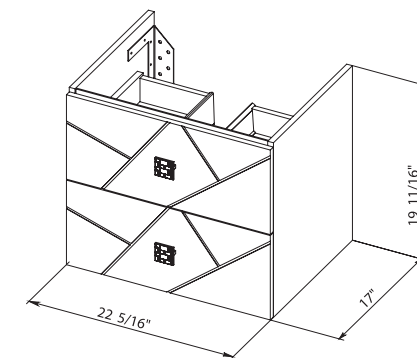

Washbasin Arte Black 39.6"

151

Picasso 26 Antracit Matt
Wall-mounted cabinet with
washbasin Frame 25.6"

Picasso 26 White Matt
Wall-mounted cabinet with
washbasin Frame 25.6"

Washbasin Frame 25.6"

PICASSO 28