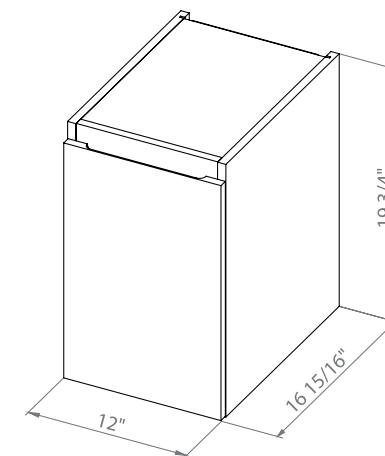

Washbasin Frame 39.6"

Wave Rosewood (R), (L)
Side Cabinet

Wave Natural Teak (R), (L)
Side Cabinet

Wave Gray Matt (R), (L)
Side Cabinet

Wave High GlossWhite (R), (L)
Side Cabinet

*Bath
Oasis*
VANITY COMFORT