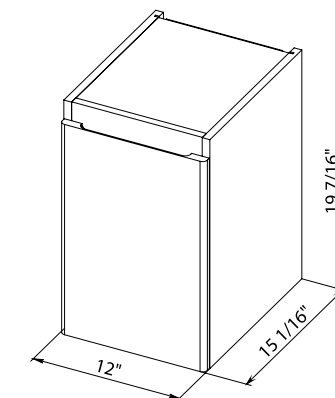

Washbasin Mini 14,56"

COMFORT

Comfort Rosewood (R), (L)
Side Cabinet

Comfort Natural Teak (R), (L)
Side Cabinet

Comfort Gray Matt (R), (L)
Side Cabinet

Comfort High GlossWhite (R), (L)
Side Cabinet

MANHATTAN 40