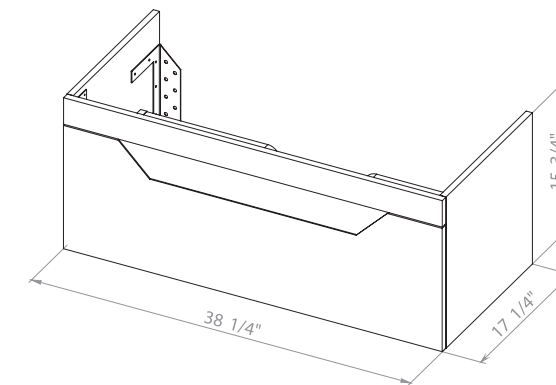

Washbasin Arte 33.3"

TROY 40

**Bath
Oasis**
VANITY COMFORT

Troy 40 Graphite Gloss
Wall-mounted cabinet with
washbasin Arte 39.6"

Troy 40 Mocca Gloss
Wall-mounted cabinet with
washbasin Arte 39.6"

Washbasin Arte 39.6"