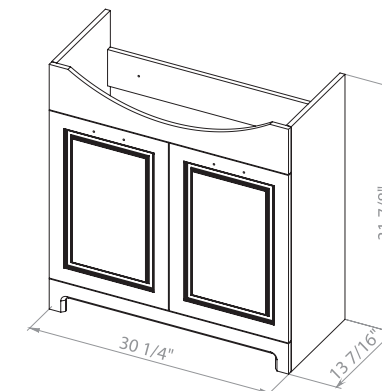

Classic 32 White Matt
Wall-mounted cabinet with washbasin Lilo 31.5"

Classic 32 Brown Matt
Wall-mounted cabinet with washbasin Lilo 31.5"

Washbasin Lilo 31.5"

CLASSIC 40

*Bath.
Oasis*
VANITY COMFORT

Classic 40 White Matt
Wall-mounted cabinet with
washbasin Lilo 39.4"