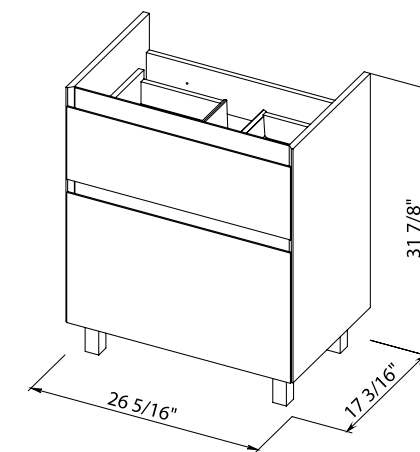

**Bath
Oasis**
VANITY COMFORT

Elite 28 brown matt
Cabinet with washbasin
Elite 26.3"

Elite 28 graphite gloss
Cabinet with washbasin
Elite 26.3"

Washbasin Elite 26.3"

**Bath
Oasis**
VANITY COMFORT

**Bath.
Oasis**
VANITY COMFORT