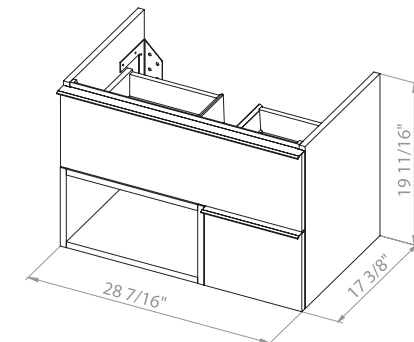

MONROE 30

Bath.
Oasis
VANITY COMFORT

146

Monroe 30 Antracit/Alicante
Wall-mounted cabinet with
washbasin Arte Black 29.5"

Washbasin Arte Black 29.5"

147

Bath.
Oasis
VANITY COMFORT

MONROE 34