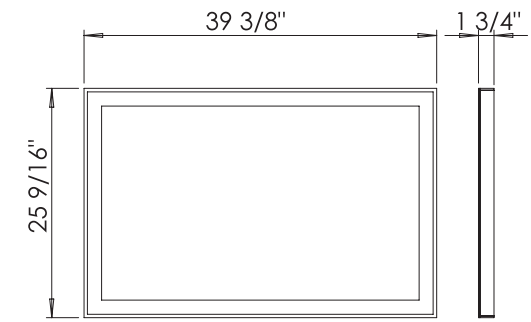

Diamond 40
Mirror with LED lighting