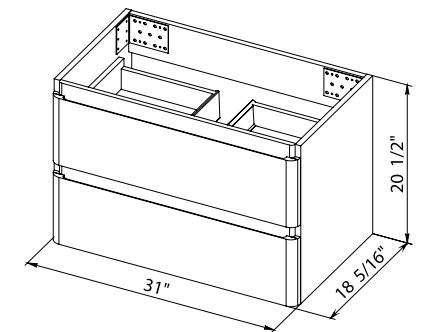

COMFORT 32

**Bath
Oasis**
VANITY COMFORT