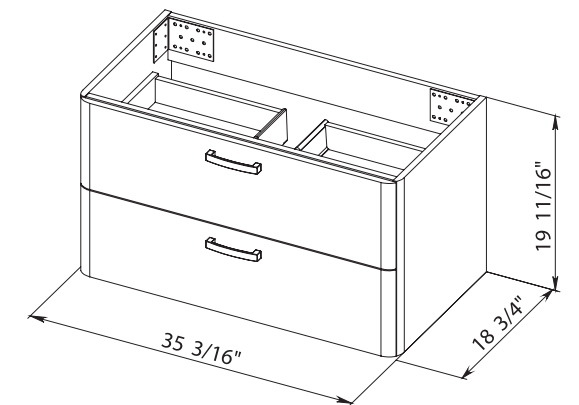

**Bath.
Oasis**
VANITY COMFORT