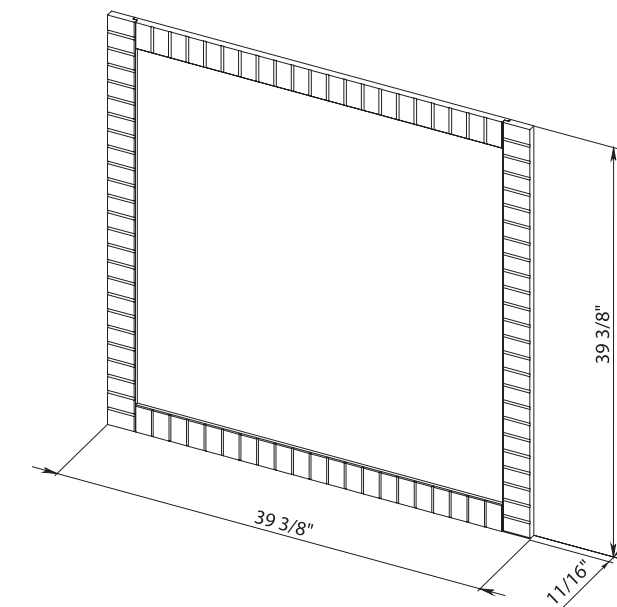

*Bath.
Oasis*
VANITY COMFORT