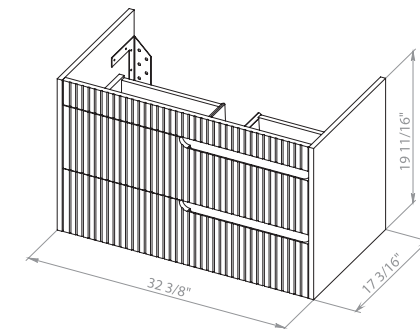

Washbasin Arte 29.5"

Judi 34 Fjord Green Matt
Wall-mounted cabinet with
washbasin Arte 33.3"

Judi 34 Brown Matt
Wall-mounted cabinet with
washbasin Arte 33.3"

Washbasin Arte 33.3"

Judi 40 Fjord Green Matt
Wall-mounted cabinet with
washbasin Arte 39.6"