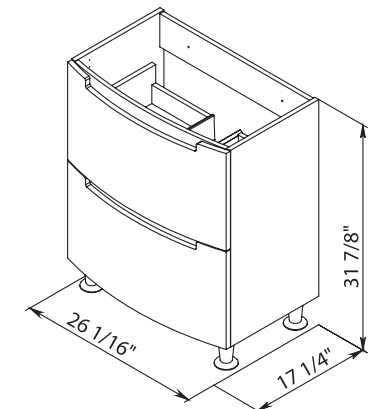

*Bath
Oasis*
VANITY COMFORT