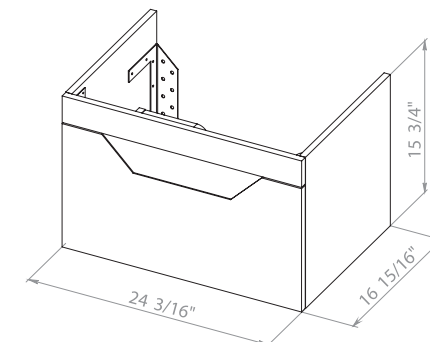

TROY 26

Troy 26 Graphite Gloss
Wall-mounted cabinet with
washbasin Arte 25.6"

Troy 26 Mocca Gloss
Wall-mounted cabinet with
washbasin Arte 25.6"

Washbasin Arte 25.6"

TROY 30

Troy 30 Graphite Gloss
Wall-mounted cabinet with
washbasin Arte 29.5"