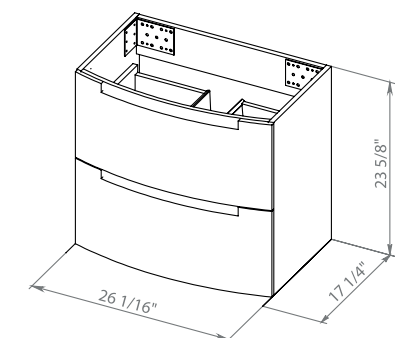

Washbasin Delta 26.3"