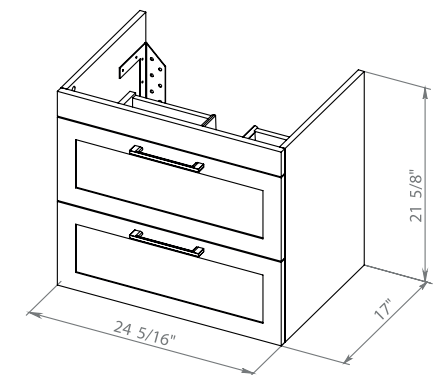

PALM BEACH 26

**Bath
Oasis**
VANITY COMFORT