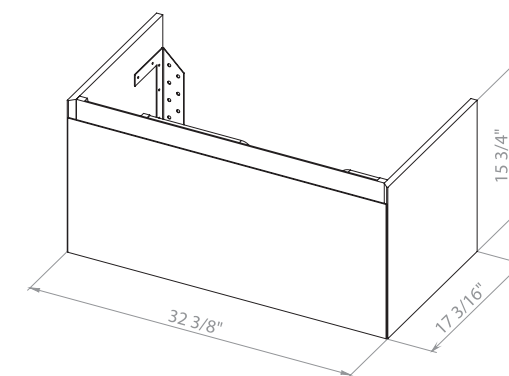

Magic 30 Antracit Gloss
Wall-mounted cabinet with
washbasin Arte 29.5"

Washbasin Arte 29.5"

MAGIC 34

*Bath
Oasis*
VANITY COMFORT

Magic 34 Antracit Gloss
Wall-mounted cabinet with
washbasin Arte 33.3"

Washbasin Arte 33.3"