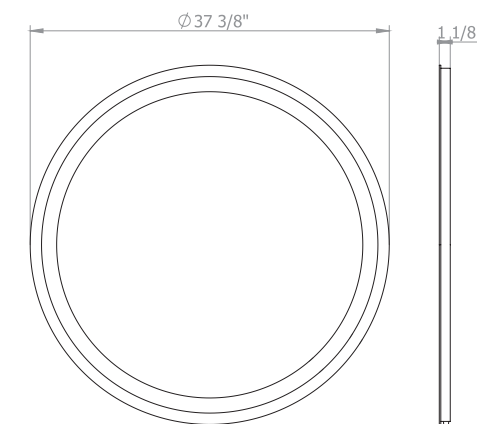

Omega 32
Mirror with LED lighting

Omega 40
Mirror with LED lighting

R-line 24
Mirror with LED lighting

R-line 32
Mirror with LED lighting

R-line 40
Mirror with LED lighting

METAL LEGS

RAL 1016 (white)

RAL 9005 (black)