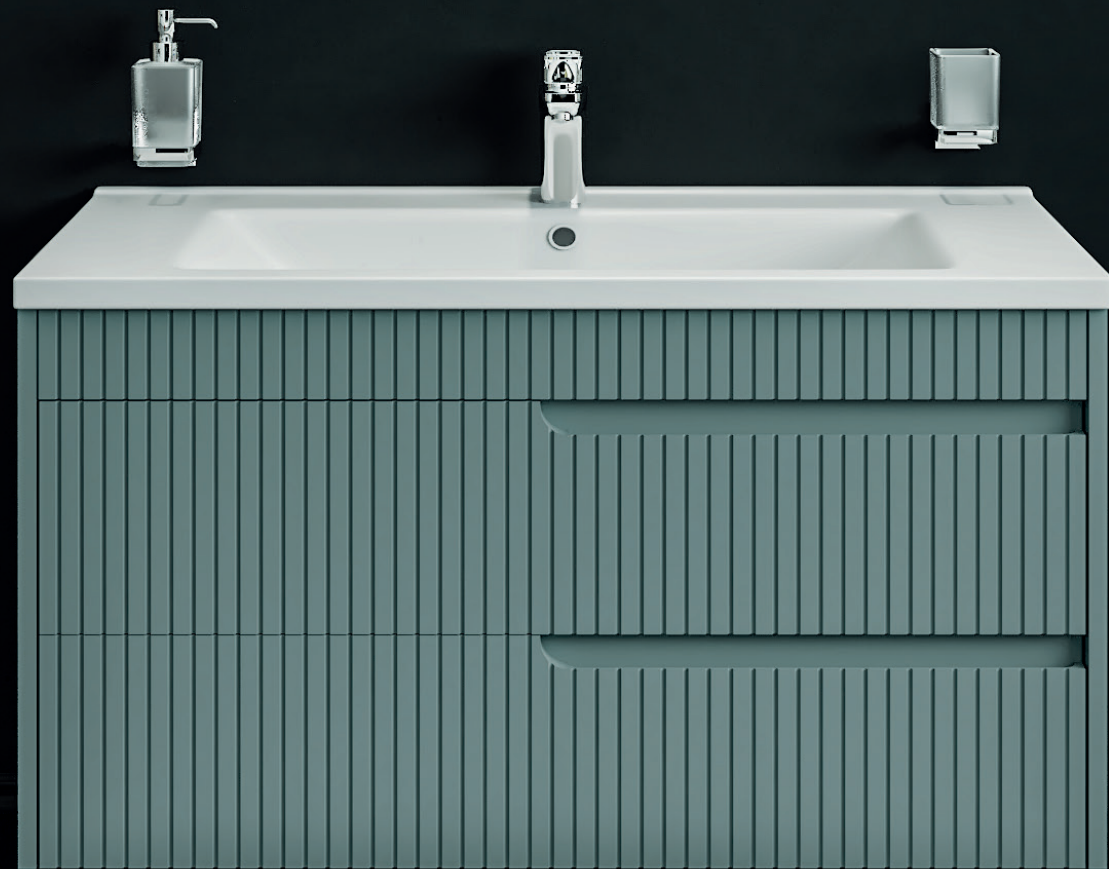

Judi 40 Fjord Green Matt
Wall-mounted cabinet with
washbasin Arte 39.6"