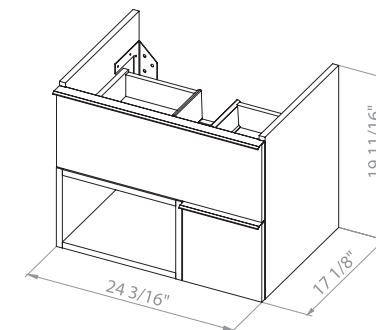

142

Monroe 40 Antracit/Alicante
Wall-mounted cabinet with
washbasin Arte 39.6"

Washbasin Arte 39.6"

143

MONROE 26

Monroe 26 Antracit/Alicante
Wall-mounted cabinet with
washbasin Arte Black 25.6"

Washbasin Arte Black 25.6"