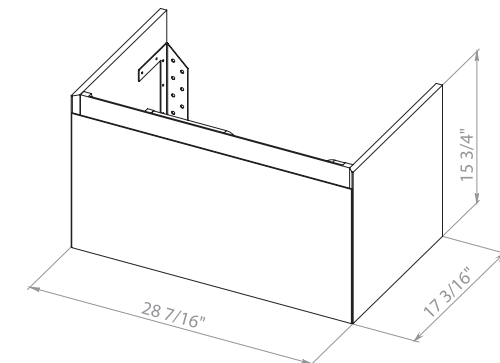

MAGIC 30

*Bath
Oasis*
VANITY COMFORT