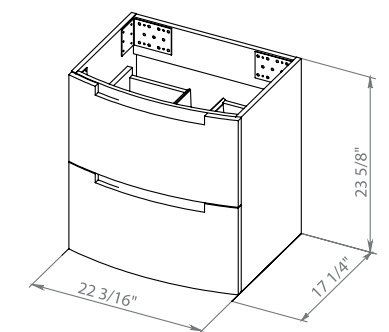

Washbasin Delta 22.5"

*Bath
Oasis*
VANITY COMFORT