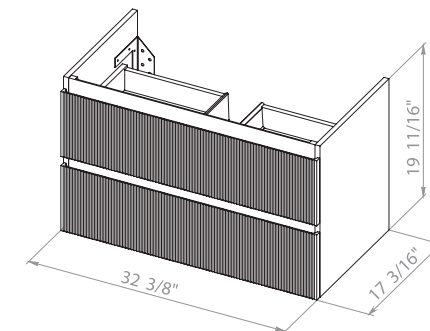

Wall-mounted cabinet with washbasin Arte 33.3"

Wall-mounted cabinet with washbasin Arte 33.3"