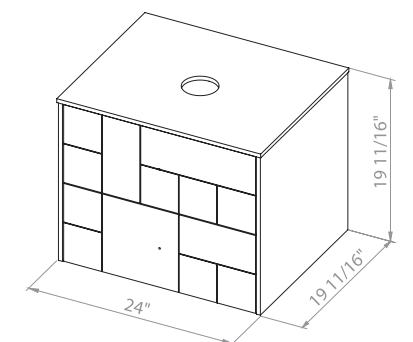

Dune 24 Maritime Blue Matt
Wall-mounted cabinet with
washbasin ZERO 18,11"