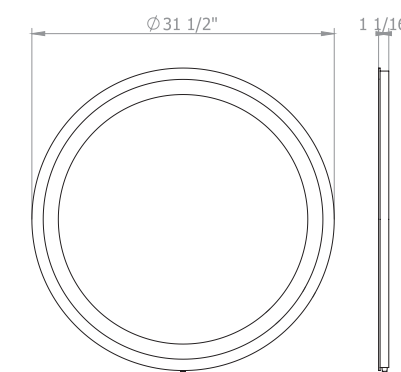

Omega 32
Mirror with LED lighting

Omega 40
Mirror with LED lighting

R-line 24
Mirror with LED lighting

R-line 32
Mirror with LED lighting

R-line 40
Mirror with LED lighting

METAL LEGS

RAL 1016 (white)

RAL 9005 (black)