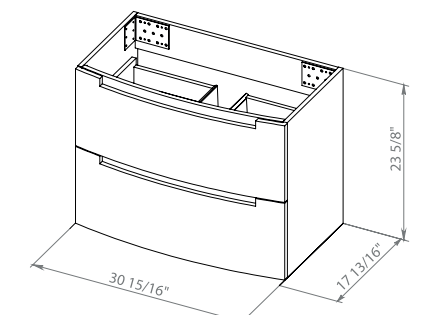

Washbasin Delta 31.3"

Delux 40 Rosewood
Wall-mounted cabinet with washbasin Delta 39.3"

Delux 40 Natural Teak
Wall-mounted cabinet with washbasin Delta 39.3"

Delux 40 Gray Matt
Wall-mounted cabinet with washbasin Delta 39.3"