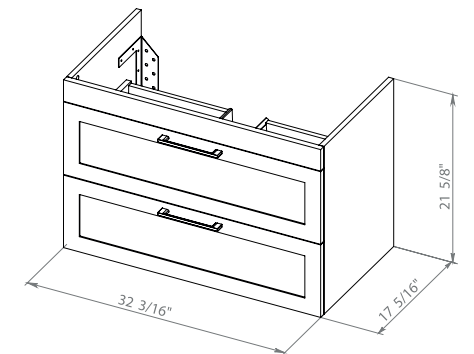

PALM BEACH 34

**Bath
Oasis**
VANITY COMFORT