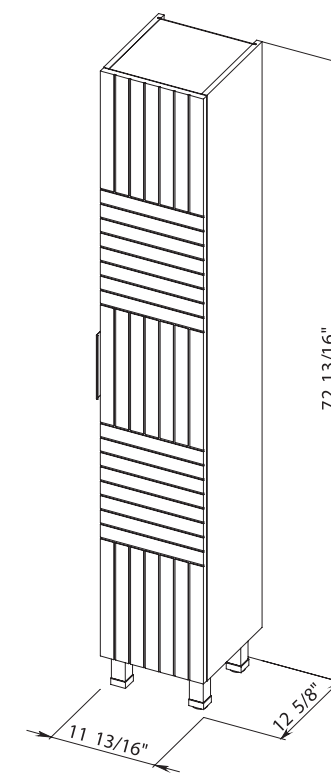

Trevi 12 Maritime Blue Matt
Tall Cabinet

Trevi 12 Fjord Green Matt
Tall Cabinet