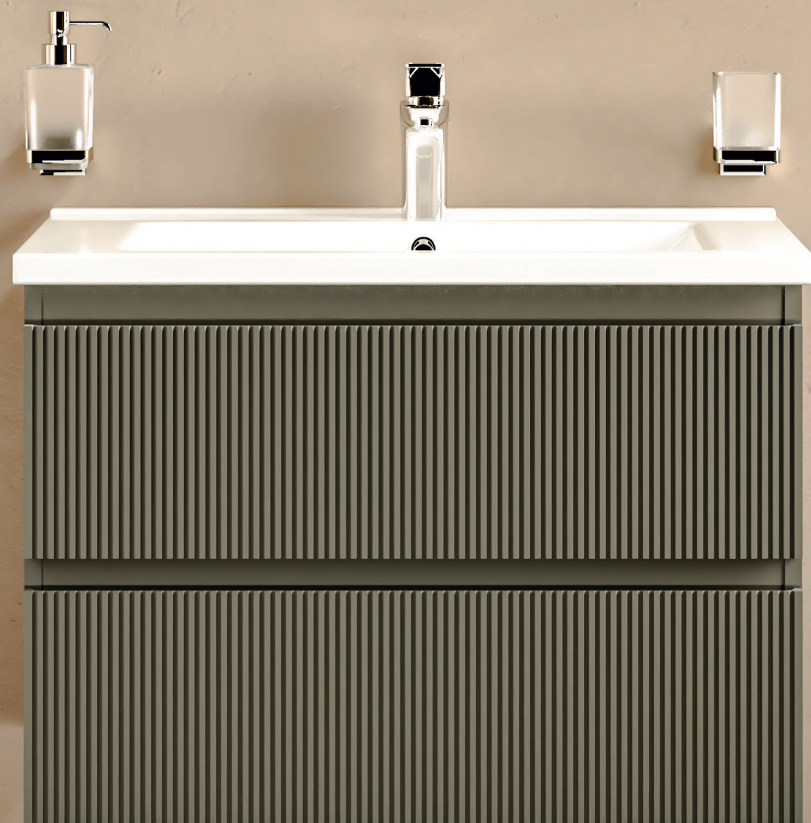

Edison 26 Gray Matt
Wall-mounted cabinet with
washbasin Arte 25.6"

Edison 26 Green Matt
Wall-mounted cabinet with
washbasin Arte 25.6"

Washbasin Arte 25.6"

Edison 30 Gray Matt
Wall-mounted cabinet with
washbasin Arte 29.5"