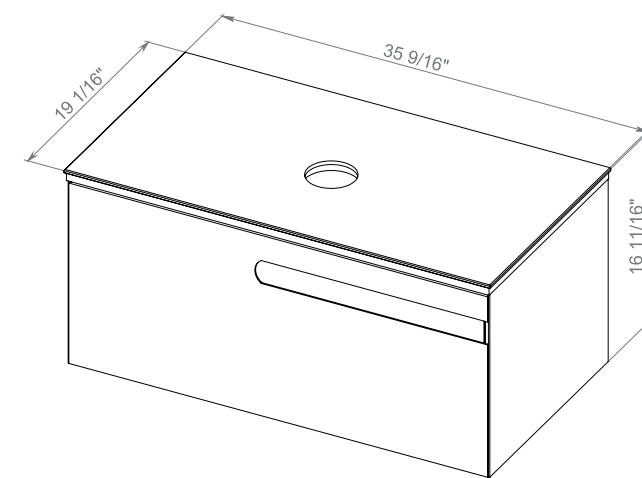

**Bath.
Oasis**
VANITY COMFORT