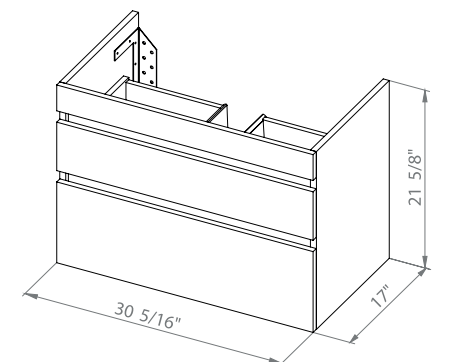

Washbasin Frame 31.5"

NIAGARA 40

Niagara 40 Rosewood
Wall-mounted cabinet with
washbasin Frame 39.6"

Niagara 40 Natural Teak
Wall-mounted cabinet with
washbasin Frame 39.6"

Niagara 40 Gray Matt
Wall-mounted cabinet with
washbasin Frame 39.6"