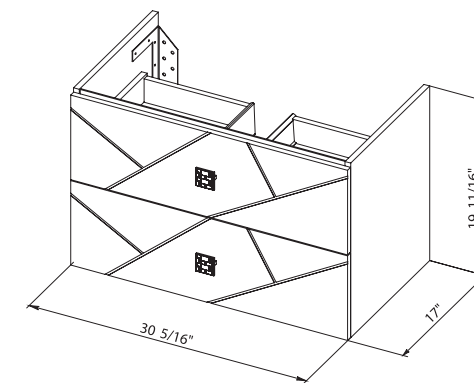

**Bath.
Oasis**
VANITY COMFORT