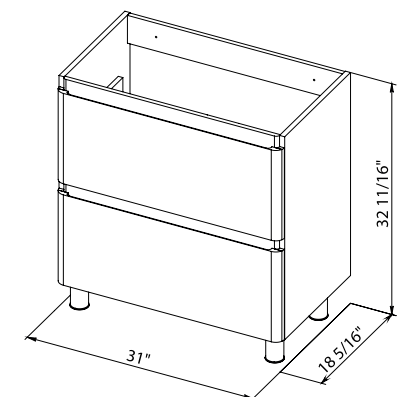

Comfort 32 High GlossWhite
Cabinet with washbasin
Alfa 31.3"