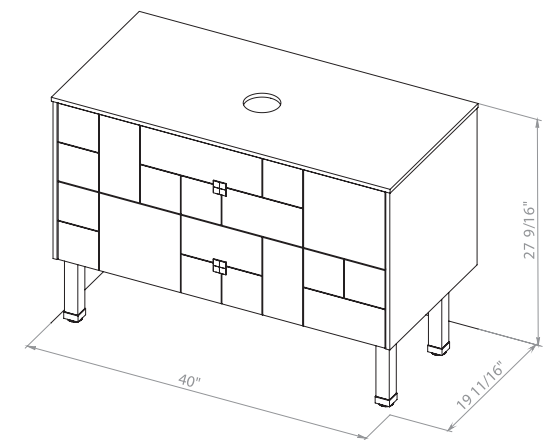

Dune 40 White Matt
Cabinet with washbasin
ZERO 18,11"

Dune 40 Maritime Blue Matt
Cabinet with washbasin
ZERO 18,11"

Dune 40 Black Matt
Cabinet with washbasin
ZERO 18,11"

Washbasin ZERO 18,11"

**Bath.
Oasis**
VANITY COMFORT