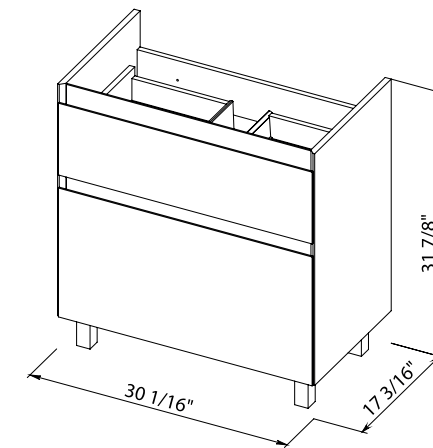

**Bath.
Oasis**
VANITY COMFORT