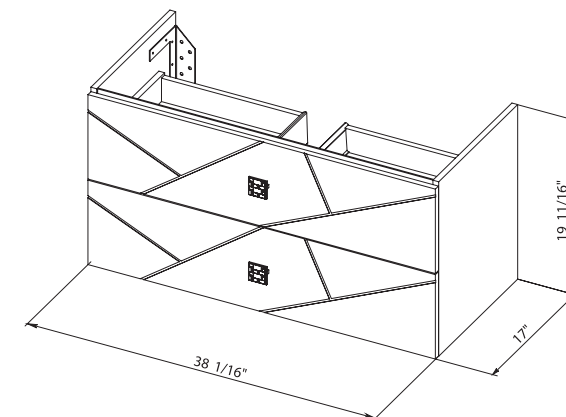

*Bath.
Oasis*
VANITY COMFORT