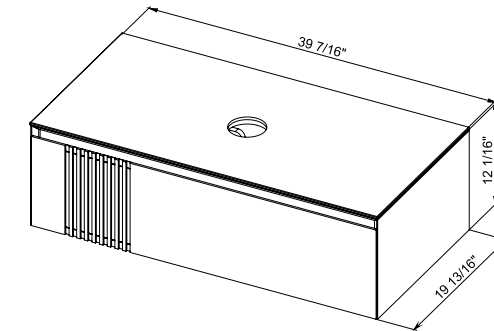

Washbasin ZERO 18,11"

Washbasin Olive 29,53"