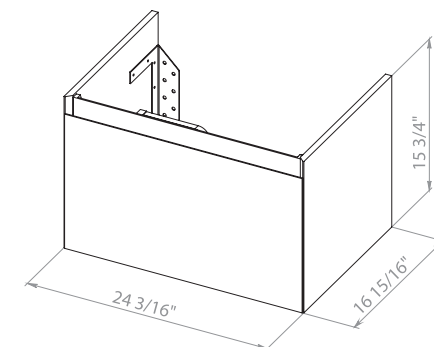

Judi 40 Brown Matt
Wall-mounted cabinet with
washbasin Arte 39.6"

Washbasin Arte 39.6"

MAGIC 26

Magic 26 Antracit Gloss
Wall-mounted cabinet with
washbasin Arte 25.6"

Washbasin Arte 25.6"

MAGIC 30

*Bath
Oasis*
VANITY COMFORT