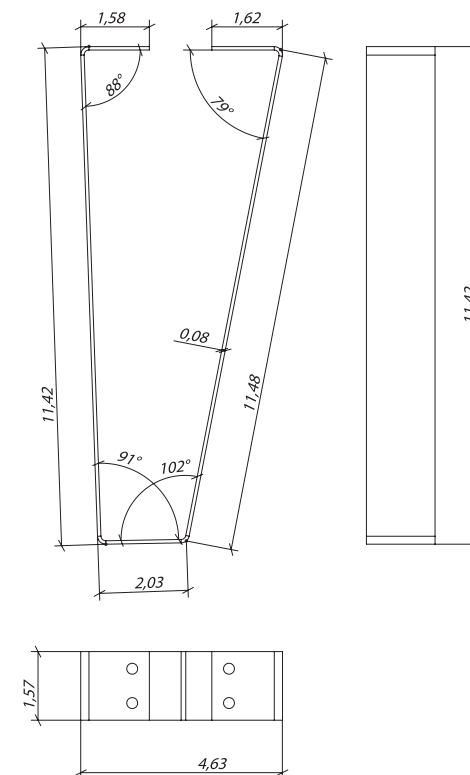

Omega 32
Mirror with LED lighting

Omega 40
Mirror with LED lighting

R-line 24
Mirror with LED lighting

R-line 32
Mirror with LED lighting

R-line 40
Mirror with LED lighting

METAL LEGS

RAL 1016 (white)

RAL 9005 (black)