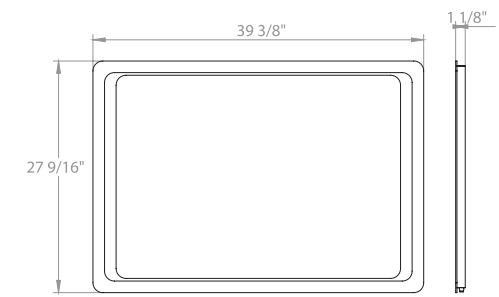

Omega 40
Mirror with LED lighting