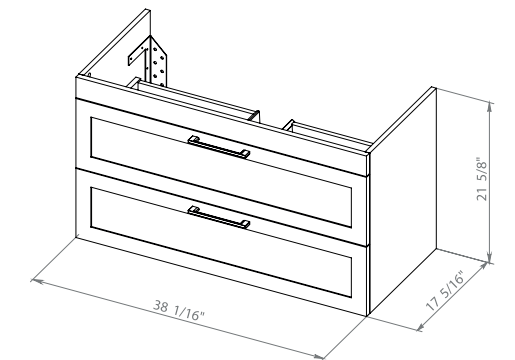

**Bath
Oasis**
VANITY COMFORT