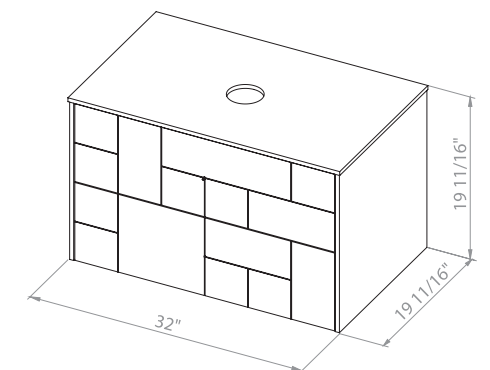

**Bath.
Oasis**
VANITY COMFORT