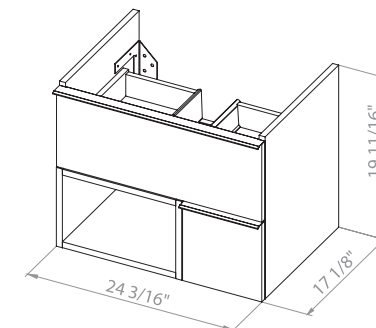

Bath.
Oasis
VANITY COMFORT