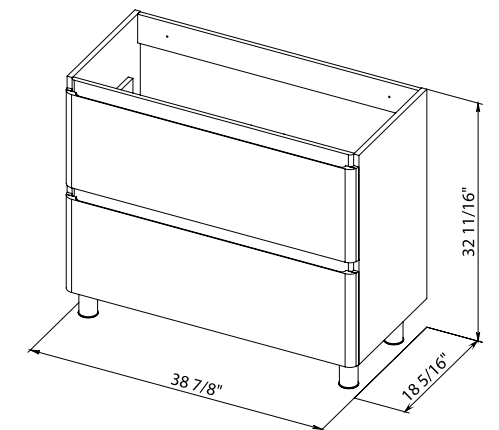

Comfort 40 Gray Matt
Cabinet with washbasin
Alfa 39.1"

Comfort 40 High GlossWhite
Cabinet with washbasin
Alfa 39.1"

Washbasin Alfa 39.1"

Comfort Mini Rosewood
Wall-mounted cabinet with washbasin Mini 14,56"