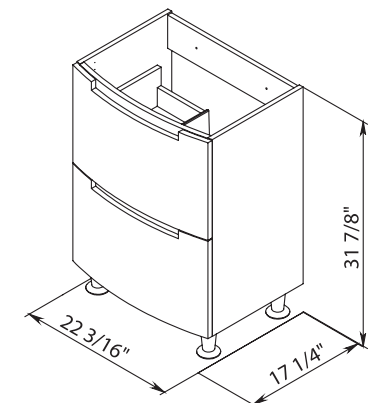

Delux 24 Natural Teak
Cabinet with washbasin
Delta 22.5"

Delux 24 Gray Matt
Cabinet with washbasin
Delta 22.5"

Delux 24 High GlossWhite
Cabinet with washbasin
Delta 22.5"

Washbasin Delta 22.5"

*Bath
Oasis*
VANITY COMFORT