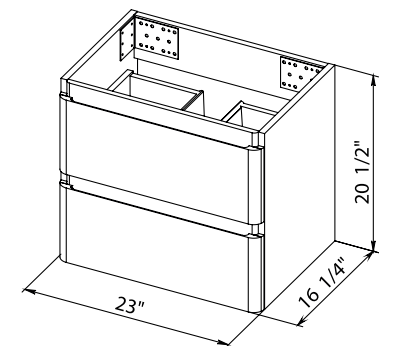

**Bath
Oasis**
VANITY COMFORT