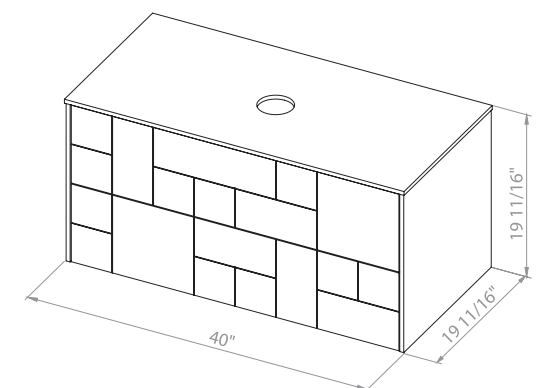

**Bath.
Oasis**
VANITY COMFORT