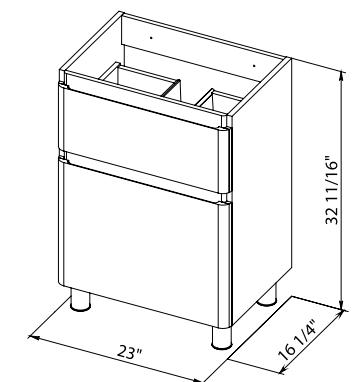

Comfort 24 High GlossWhite
Cabinet with washbasin
Alfa 23.4"