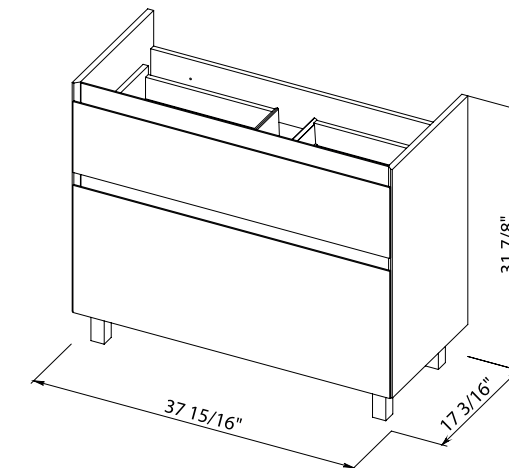

**Bath.
Oasis**
VANITY COMFORT