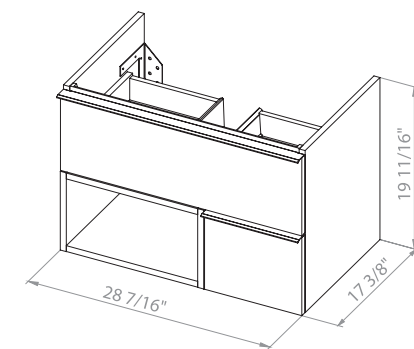

Washbasin Arte 25.6"

Bath.
Oasis
VANITY COMFORT

MONROE 30

**Bath.
Oasis**
VANITY COMFORT

Monroe 30 Antracit/Alicante
Wall-mounted cabinet with
washbasin Arte 29.5"

Washbasin Arte 29.5"

**Bath.
Oasis**
VANITY COMFORT