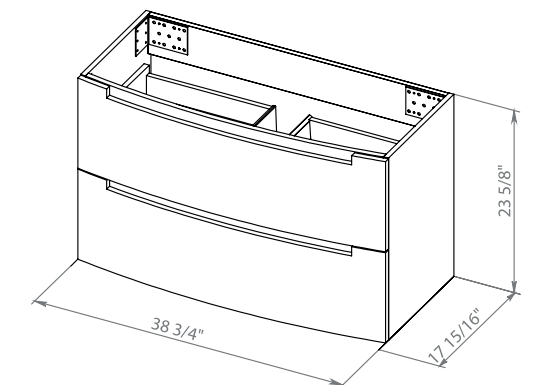

Washbasin Delta 39.3"