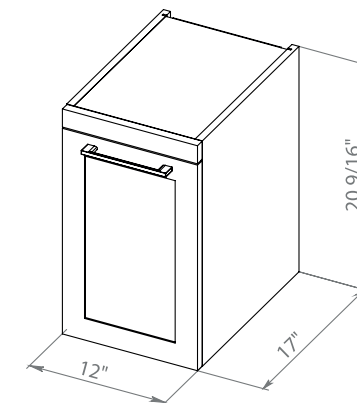

Washbasin Arte 39.6"

**Bath
Oasis**
VANITY COMFORT

PALM BEACH

Palm beach Natural Teak (R), (L)
Side Cabinet

Palm beach White Matt (R), (L)
Side Cabinet

Palm beach Gray Matt (R), (L)
Side Cabinet

Palm beach Fjord Green Matt (R), (L)
Side Cabinet