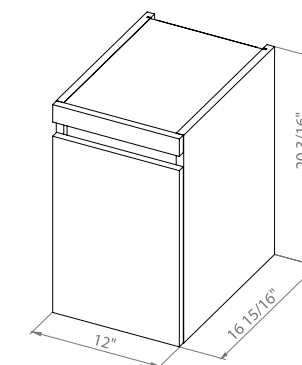

**Bath.
Oasis**
VANITY COMFORT