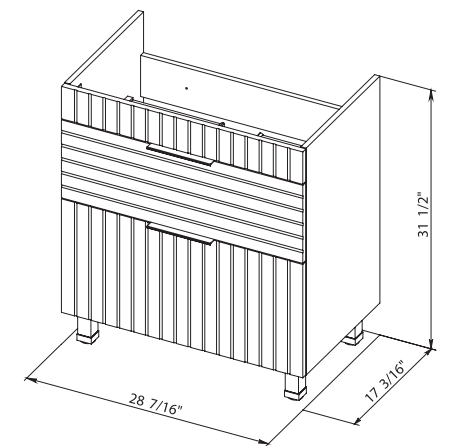

TREVI 30

*Bath.
Oasis*
VANITY COMFORT