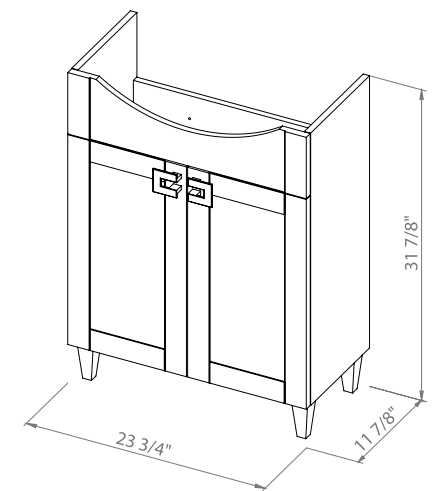

Delux Maritime Blue Matt (R), (L)
Side Cabinet

WOODMIX 26

WOODMIX 26 White Matt
Cabinet with washbasin
Nova 25.59"

WOODMIX 26 Grey Matt
Cabinet with washbasin
Nova 25.59"

Washbasin Nova 25.59"

WOODMIX 28

WOODMIX 28 White Matt
Cabinet with washbasin
Runa 27.5"