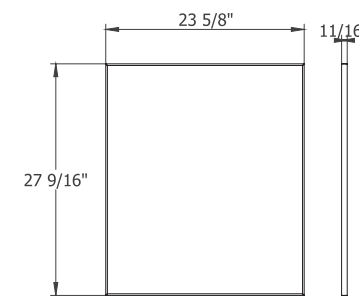

Diamond 24
Mirror with LED lighting

Diamond 32
Mirror with LED lighting

Diamond 40
Mirror with LED lighting

Simple 24
Mirror

Simple 32
Mirror

Simple 40
Mirror

UNIVERSAL MIRRORS

Omega 24
Mirror with LED lighting