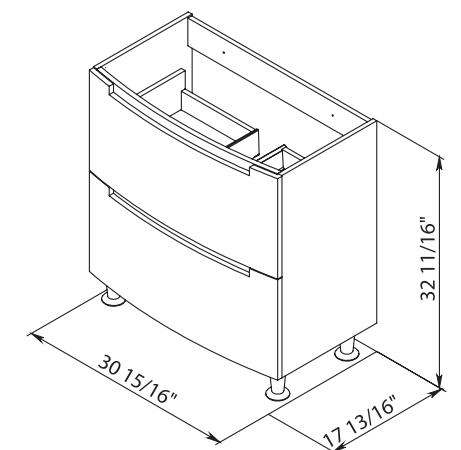

Washbasin Delta 31.3"

DELUX 40

**Bath
Oasis**
VANITY COMFORT

Delux 40 Rosewood
Cabinet with washbasin
Delta 39.3"

Delux 40 Natural Teak
Cabinet with washbasin
Delta 39.3"

Delux 40 Gray Matt
Cabinet with washbasin
Delta 39.3"