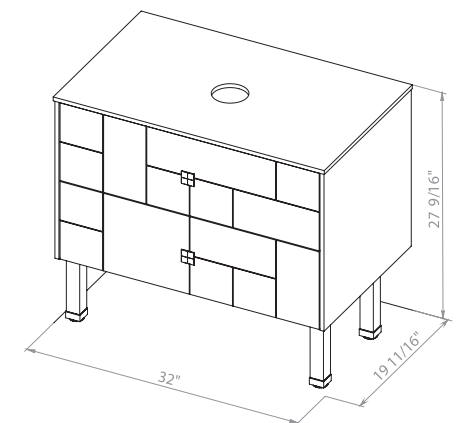

**Bath.
Oasis**
VANITY COMFORT