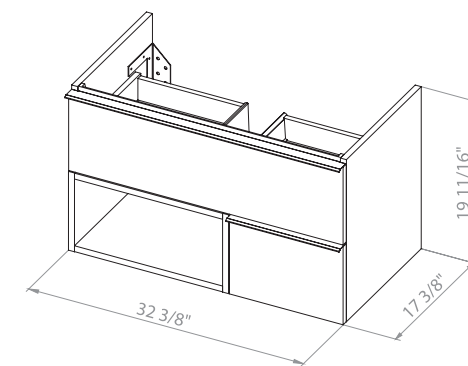

MONROE 34

**Bath.
Oasis**
VANITY COMFORT

140

Monroe 34 Antracit/Alicante
Wall-mounted cabinet with
washbasin Arte 33.3"

Washbasin Arte 33.3"

141

**Bath.
Oasis**
VANITY COMFORT

MONROE 40