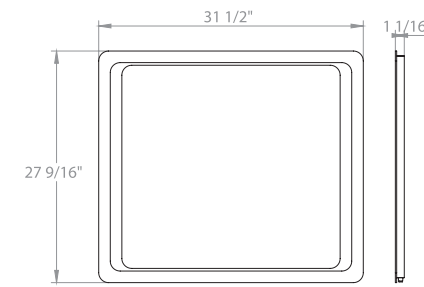

Omega 32
Mirror with LED lighting