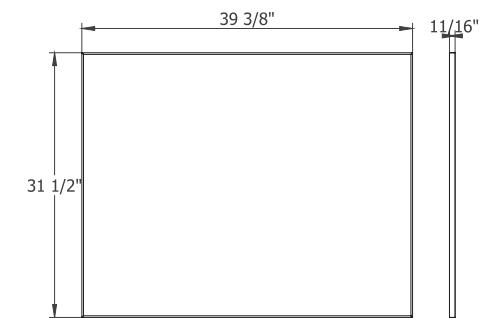

Diamond 24
Mirror with LED lighting

Diamond 32
Mirror with LED lighting

Diamond 40
Mirror with LED lighting

Simple 24
Mirror

Simple 32
Mirror

Simple 40
Mirror

UNIVERSAL MIRRORS

Omega 24
Mirror with LED lighting