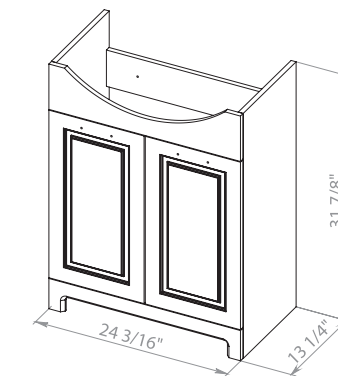

**Bath
Oasis**
VANITY COMFORT

Classic 26 White Matt
Wall-mounted cabinet with washbasin New Klasik 25,6"

Classic 26 Brown Matt
Wall-mounted cabinet with washbasin New Klasik 25,6"

Washbasin New Klasik 25,6"