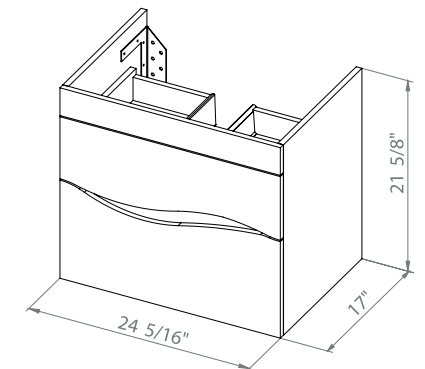

**Bath.
Oasis**
VANITY COMFORT