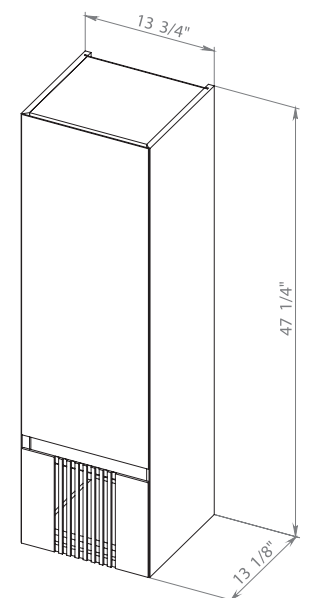

NIAGARA 24

Niagara 24 Rosewood
Wall-mounted cabinet with
washbasin Frame 23.8"

Niagara 24 Natural Teak
Wall-mounted cabinet with
washbasin Frame 23.8"

Niagara 24 Gray Matt
Wall-mounted cabinet with
washbasin Frame 23.8"