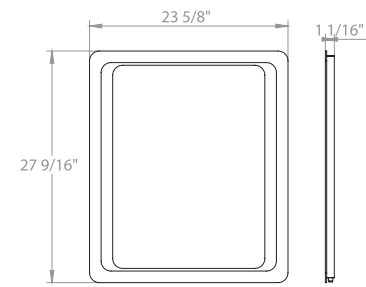

Diamond 24
Mirror with LED lighting

Diamond 32
Mirror with LED lighting

Diamond 40
Mirror with LED lighting

Simple 24
Mirror

Simple 32
Mirror

Simple 40
Mirror

UNIVERSAL MIRRORS

Omega 24
Mirror with LED lighting