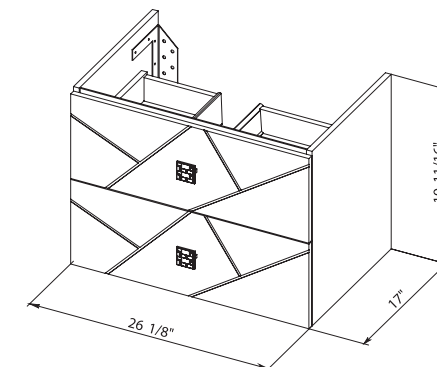

**Bath.
Oasis**
VANITY COMFORT

Picasso 28 Antracit Matt
Wall-mounted cabinet with
washbasin Frame 27.6"

Picasso 28 White Matt
Wall-mounted cabinet with
washbasin Frame 27.6"

Washbasin Frame 27.6"

**Bath.
Oasis**
VANITY COMFORT