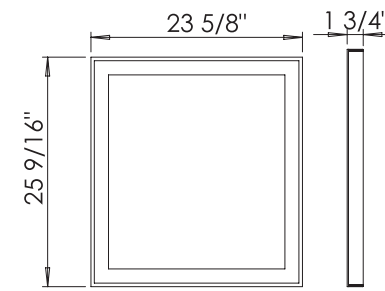

Diamond 24
Mirror with LED lighting