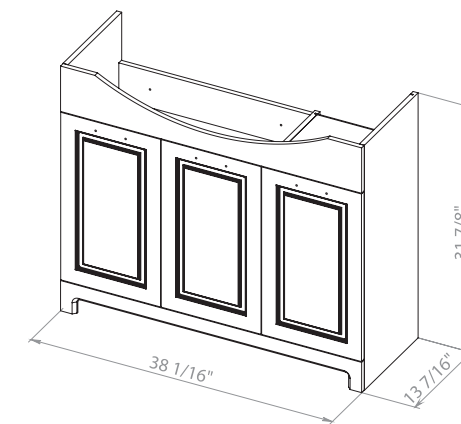

*Bath.
Oasis*
VANITY COMFORT