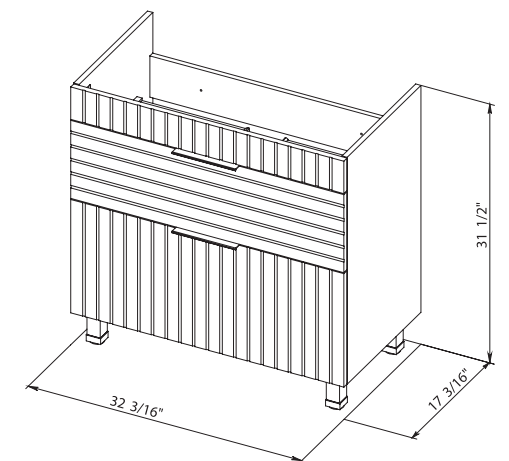

*Bath.
Oasis*
VANITY COMFORT