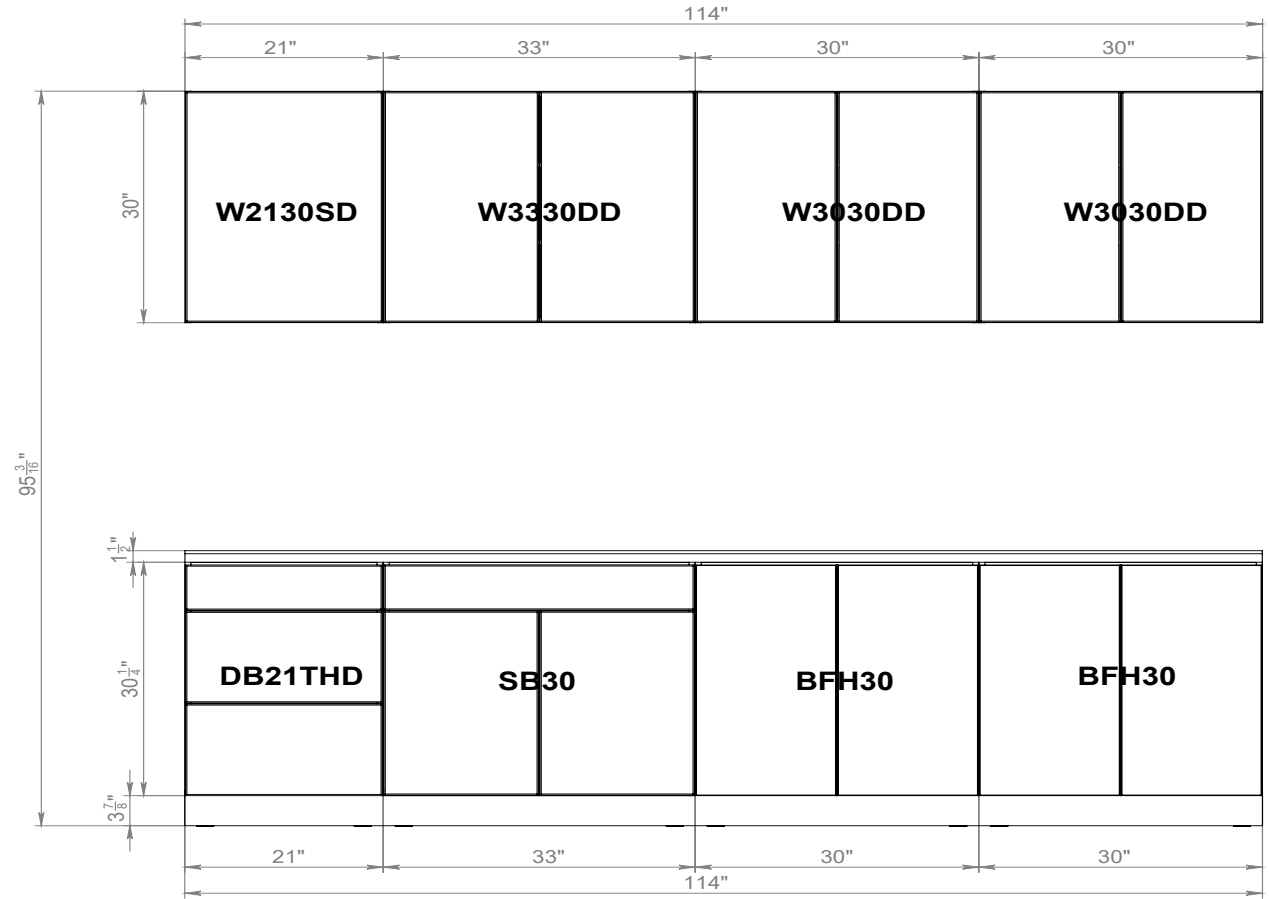

SHAIKER WHITE MATT

BLACK MATT/NATURAL TEAK

GRAY GLOSS/BLACK MATT

GRAY GLOSS/NATURAL TEAK

WHITE GLOSS/BLACK MATT

WHITE GLOSS/GRAY GLOSS

WHITE GLOSS/NATURAL TEAK

Wallkitchens