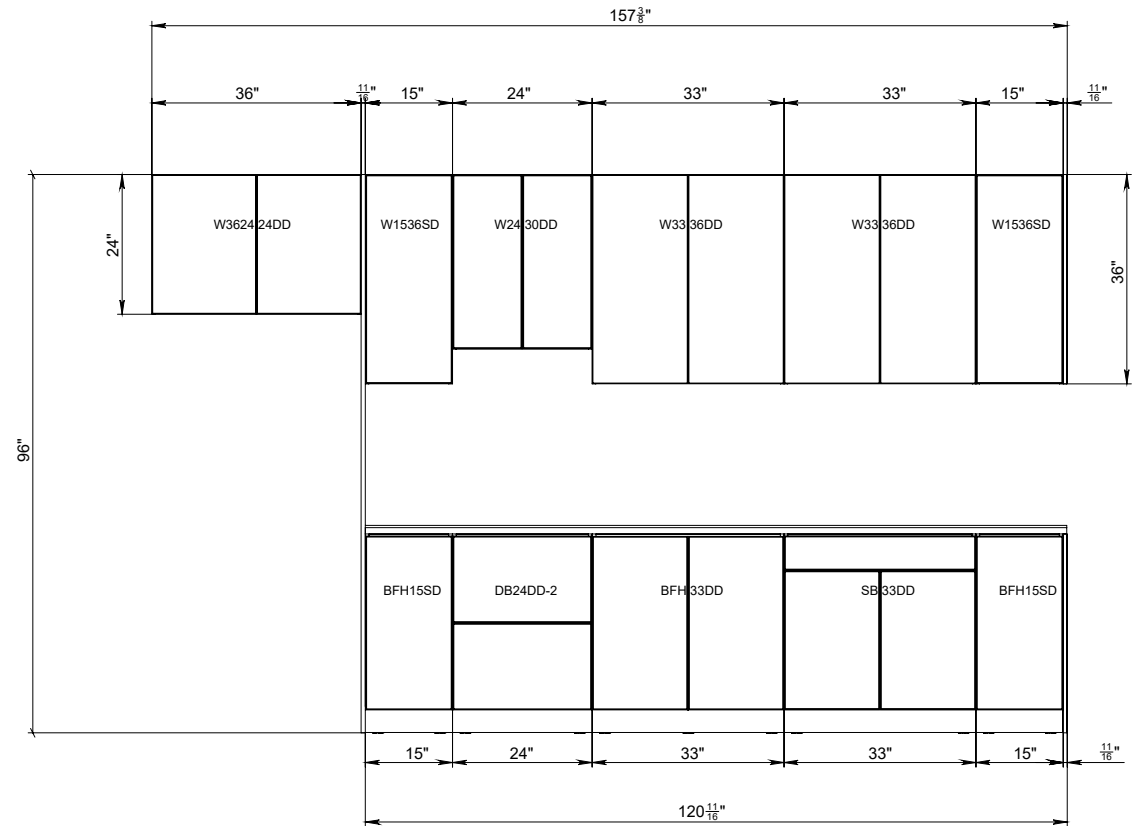

NATURAL TEAK

SHAIKER WHITE MATT

BLACK MATT/NATURAL TEAK

GRAY GLOSS/BLACK MATT

GRAY GLOSS/NATURAL TEAK

WHITE GLOSS/BLACK MATT

WHITE GLOSS/GRAY GLOSS

WHITE GLOSS/NATURAL TEAK