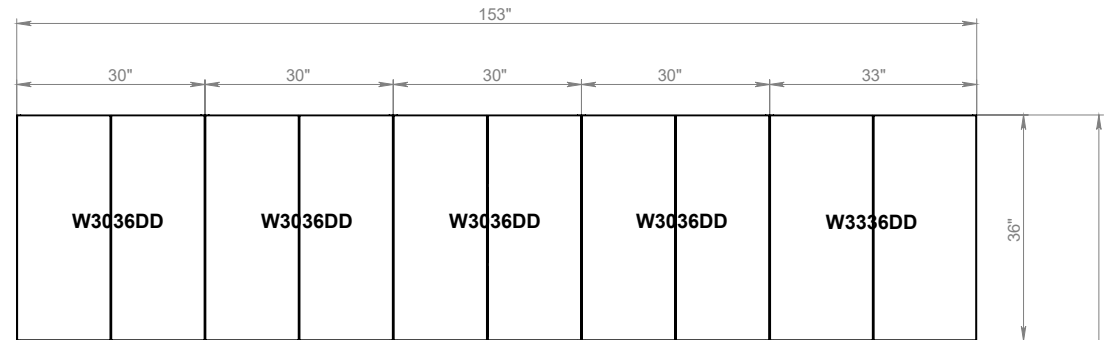

BLACK MATT/NATURAL TEAK

GRAY GLOSS/BLACK MATT

GRAY GLOSS/NATURAL TEAK

WHITE GLOSS/BLACK MATT

WHITE GLOSS/GRAY GLOSS

WHITE GLOSS/NATURAL TEAK

96 1/2"

BLACK MATT