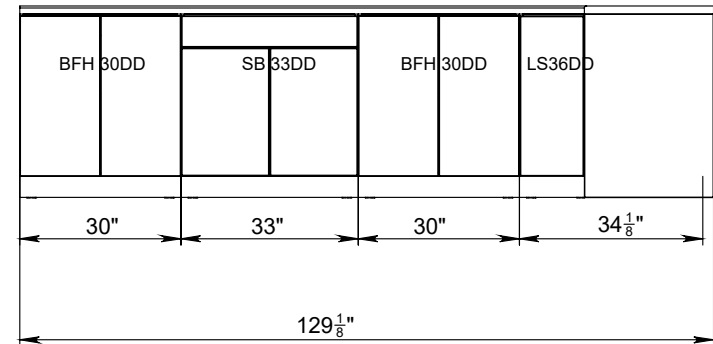

GRAY GLOSS/BLACK MATT

GRAY GLOSS/NATURAL TEAK

WHITE GLOSS/BLACK MATT

WHITE GLOSS/GRAY GLOSS

WHITE GLOSS/NATURAL TEAK

BLACK MATT

WHITE GLOSS

GREY GLOSS