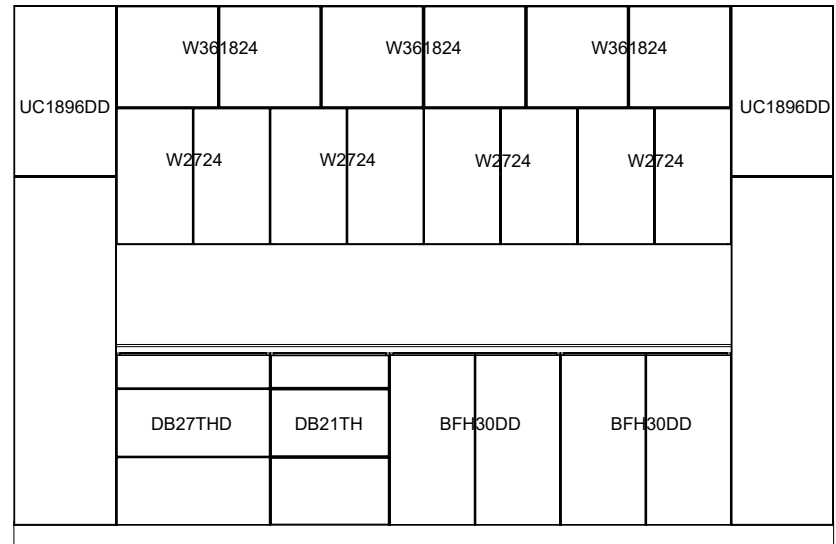

GRAY GLOSS/NATURAL TEAK

WHITE GLOSS/BLACK MATT

WHITE GLOSS/GRAY GLOSS

WHITE GLOSS/NATURAL TEAK

BLACK MATT

WHITE GLOSS

GREY GLOSS

NATURAL TEAK