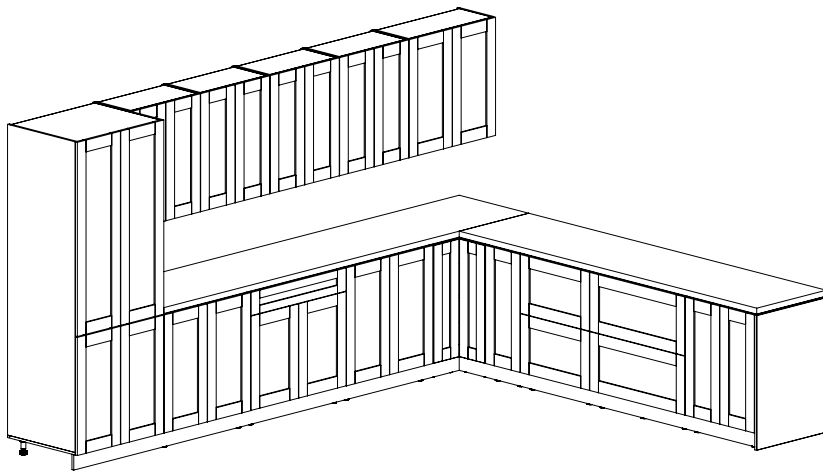

NATURAL TEAK

SHAIKER WHITE MATT

BLACK MATT/NATURAL TEAK

GRAY GLOSS/BLACK MATT

GRAY GLOSS/NATURAL TEAK

WHITE GLOSS/BLACK MATT

WHITE GLOSS/GRAY GLOSS

WHITE GLOSS/NATURAL TEAK