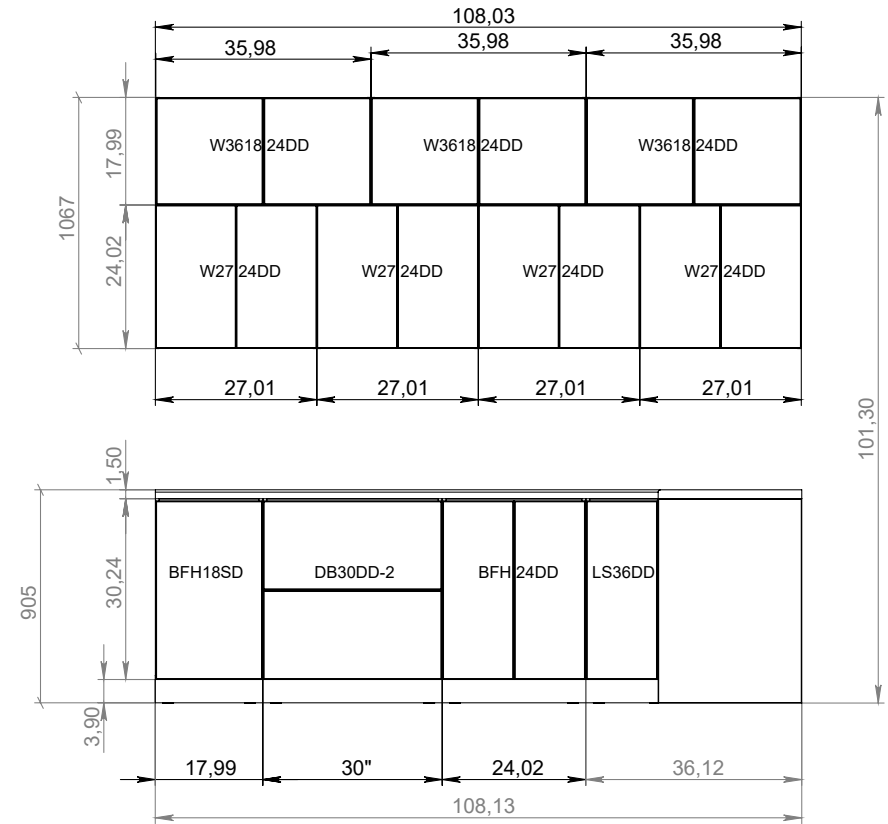

NATURAL TEAK

SHAIKER WHITE MATT

BLACK MATT/NATURAL TEAK

GRAY GLOSS/BLACK MATT

GRAY GLOSS/NATURAL TEAK

WHITE GLOSS/BLACK MATT

WHITE GLOSS/GRAY GLOSS

WHITE GLOSS/NATURAL TEAK