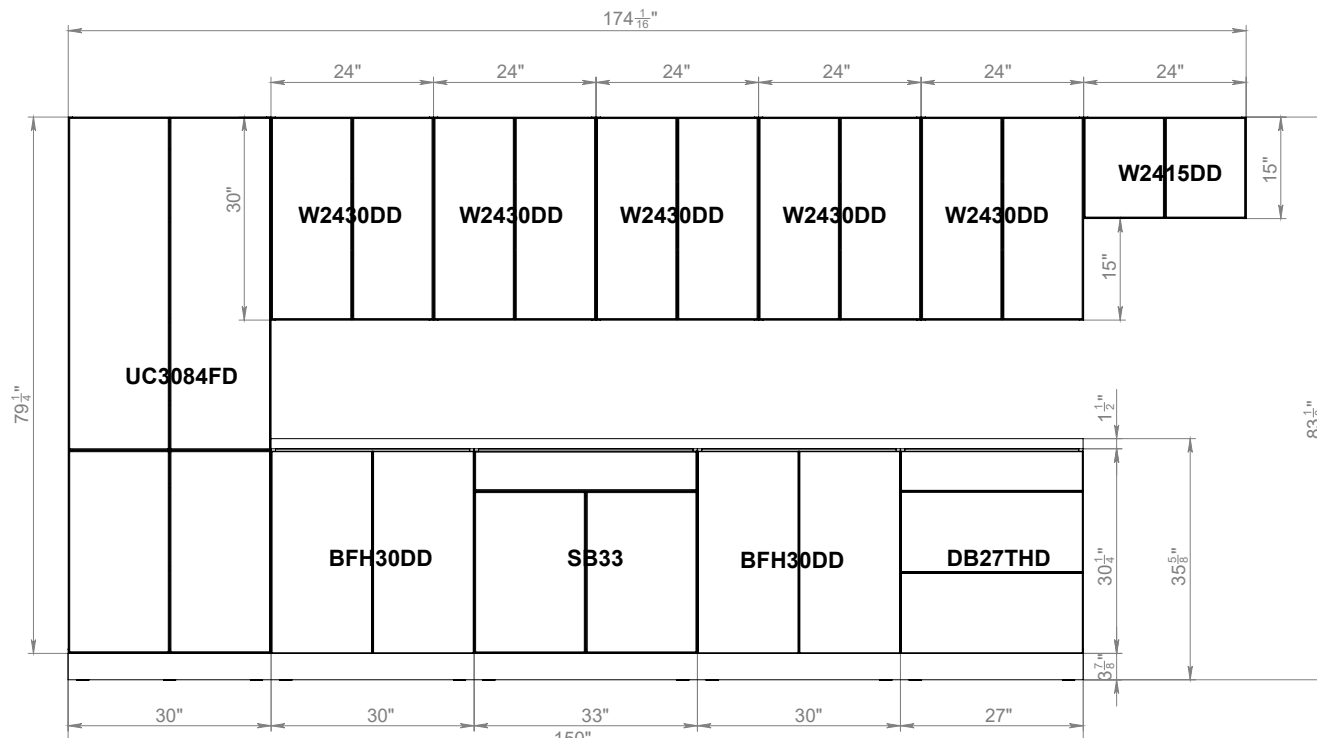

WHITE GLOSS/BLACK MATT

WHITE GLOSS/GRAY GLOSS

WHITE GLOSS/NATURAL TEAK

BLACK MATT

WHITE GLOSS

GREY GLOSS

NATURAL TEAK

SHAIKER WHITE MATT