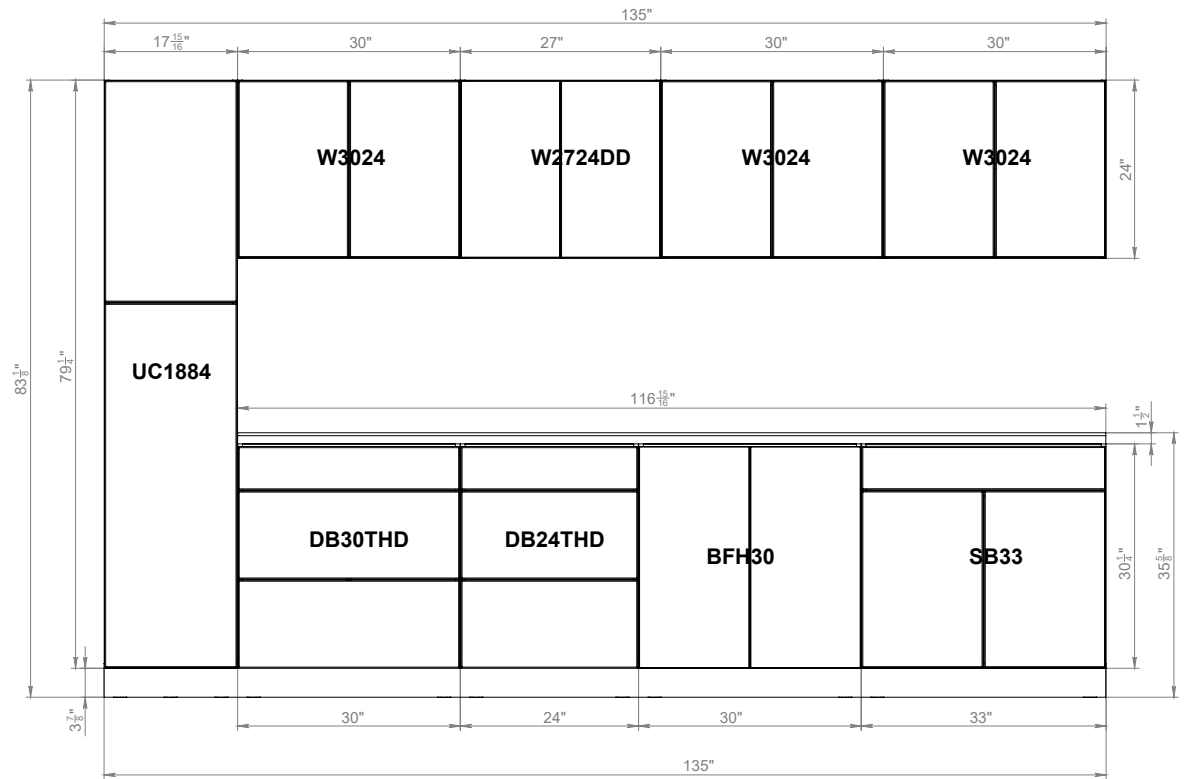

BLACK MATT/NATURAL TEAK

GRAY GLOSS/BLACK MATT

GRAY GLOSS/NATURAL TEAK

WHITE GLOSS/BLACK MATT

WHITE GLOSS/GRAY GLOSS

WHITE GLOSS/NATURAL TEAK

BLACK MATT

WHITE GLOSS