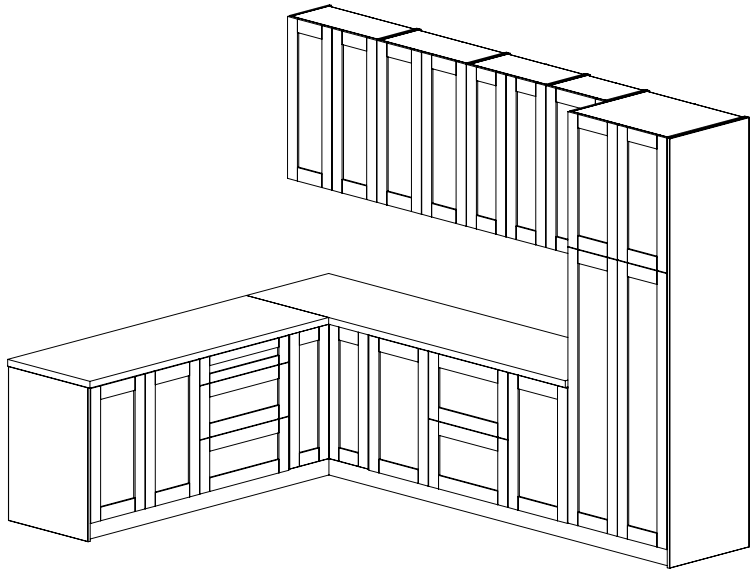

SHAIKER WHITE MATT

NATURAL TEAK/BLACK MATT

BLACK MATT/GRAY GLOSS

NATURAL TEAK/GRAY GLOSS

BLACK MATT/WHITE GLOSS

GRAY GLOSS/WHITE GLOSS

NATURAL TEAK/WHITE GLOSS

BLACK MATT