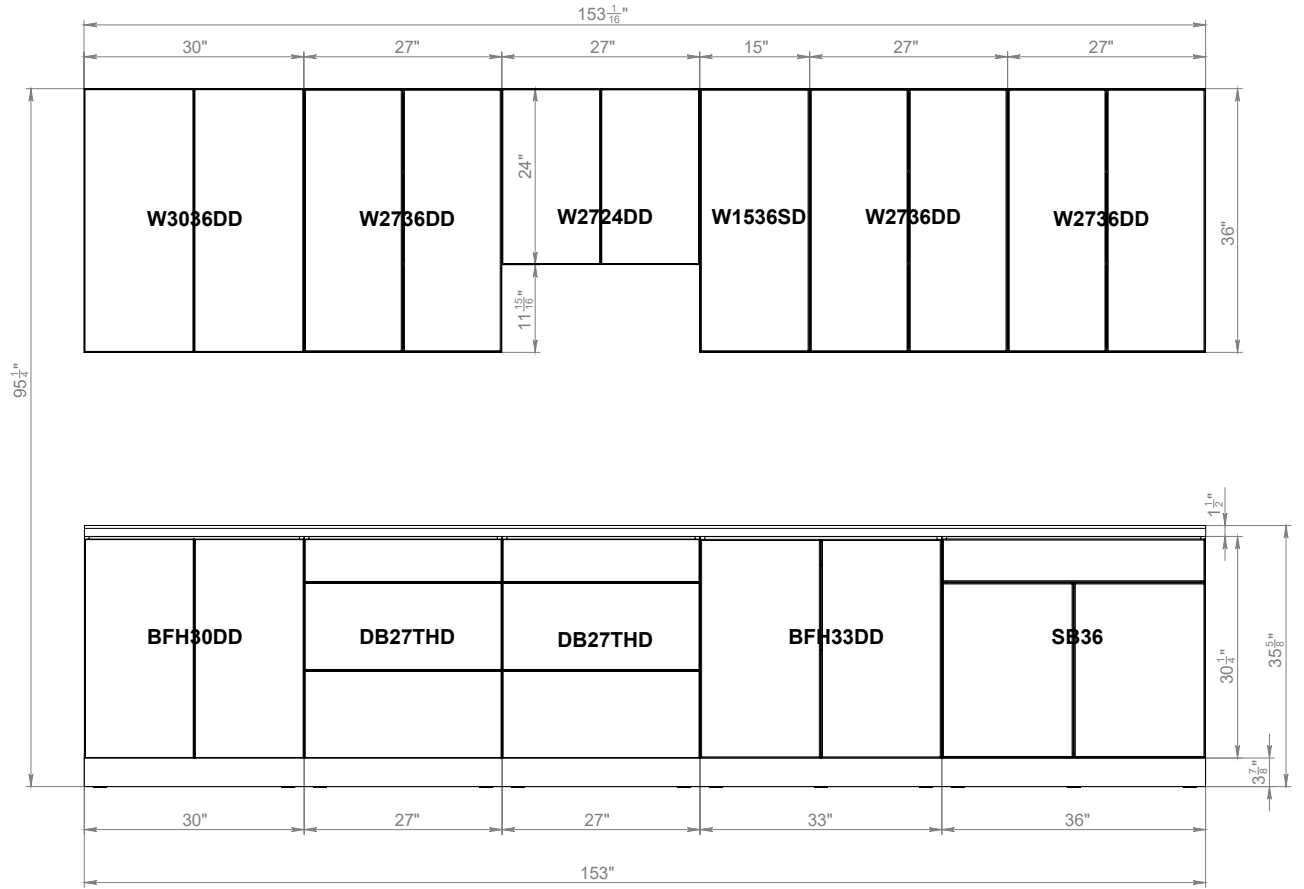

BLACK MATT/NATURAL TEAK

GRAY GLOSS/BLACK MATT

GRAY GLOSS/NATURAL TEAK

WHITE GLOSS/BLACK MATT

WHITE GLOSS/GRAY GLOSS

WHITE GLOSS/NATURAL TEAK

BLACK MATT

WHITE GLOSS