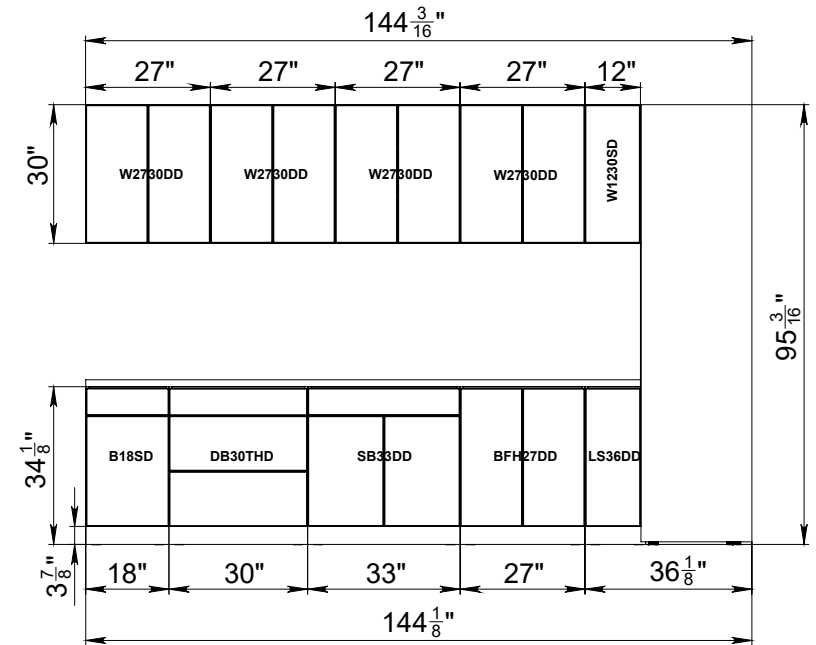

GRAY GLOSS/BLACK MATT

GRAY GLOSS/NATURAL TEAK

WHITE GLOSS/BLACK MATT

WHITE GLOSS/GRAY GLOSS

WHITE GLOSS/NATURAL TEAK

BLACK MATT

WHITE GLOSS

GREY GLOSS