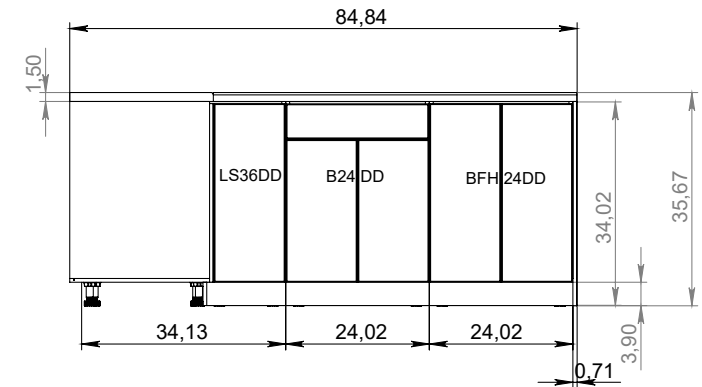

NATURAL TEAK

SHAIKER WHITE MATT

BLACK MATT/NATURAL TEAK

GRAY GLOSS/BLACK MATT

GRAY GLOSS/NATURAL TEAK

WHITE GLOSS/BLACK MATT

WHITE GLOSS/GRAY GLOSS

WHITE GLOSS/NATURAL TEAK