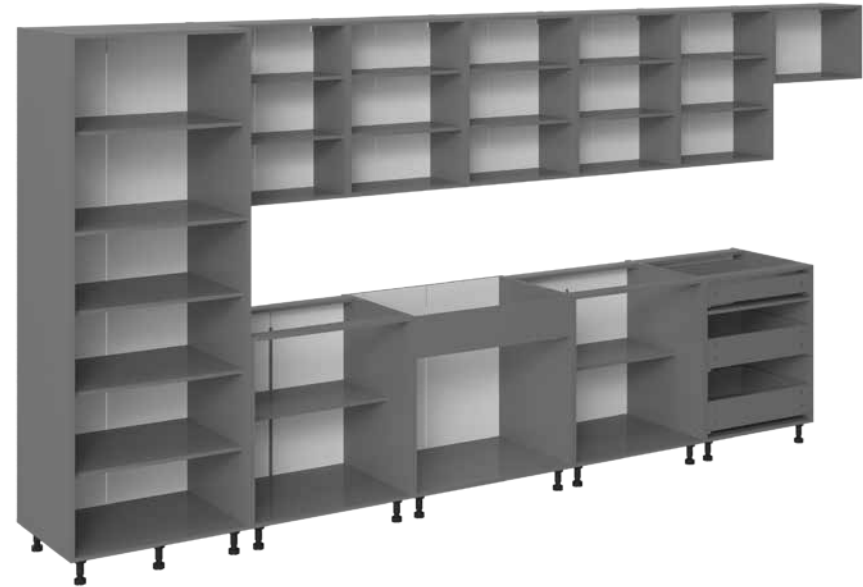

WHITE GLOSS/NATURAL TEAK