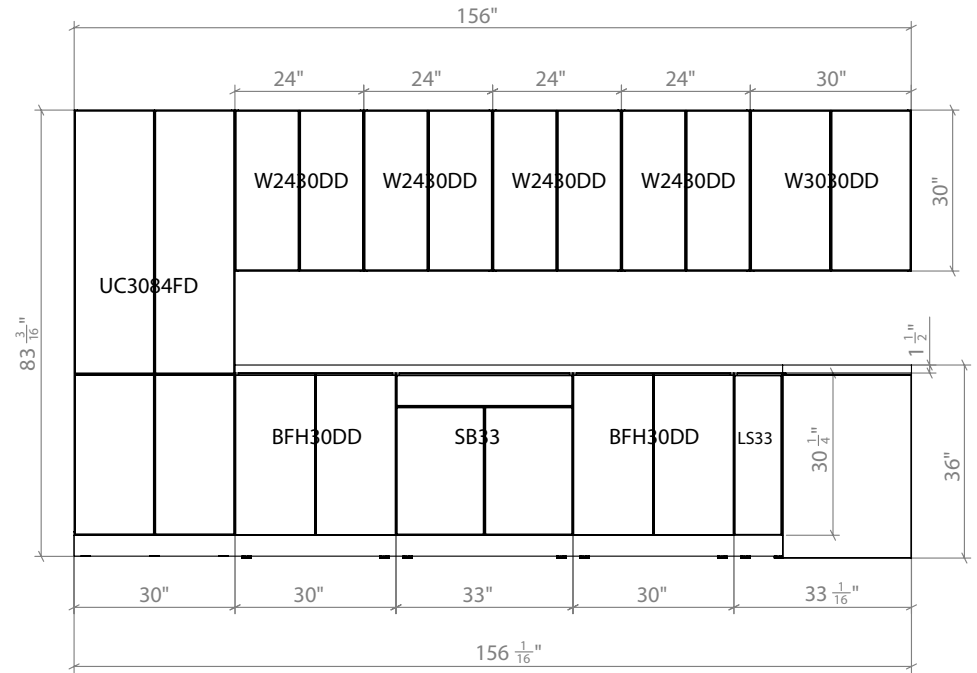

NATURAL TEAK

SHAIKER WHITE MATT

BLACK MATT/NATURAL TEAK

GRAY GLOSS/BLACK MATT

GRAY GLOSS/NATURAL TEAK

WHITE GLOSS/BLACK MATT

WHITE GLOSS/GRAY GLOSS

WHITE GLOSS/NATURAL TEAK