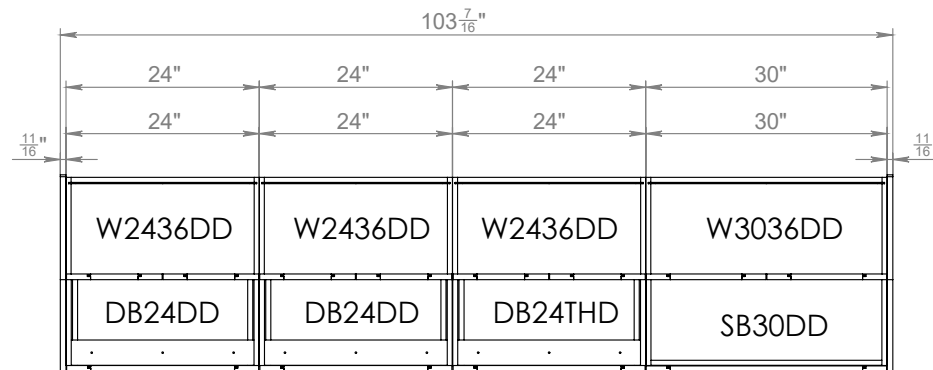

BLACK MATT/NATURAL TEAK

GRAY GLOSS/BLACK MATT

GRAY GLOSS/NATURAL TEAK

WHITE GLOSS/BLACK MATT

WHITE GLOSS/GRAY GLOSS

WHITE GLOSS/NATURAL TEAK

BLACK MATT

WHITE GLOSS