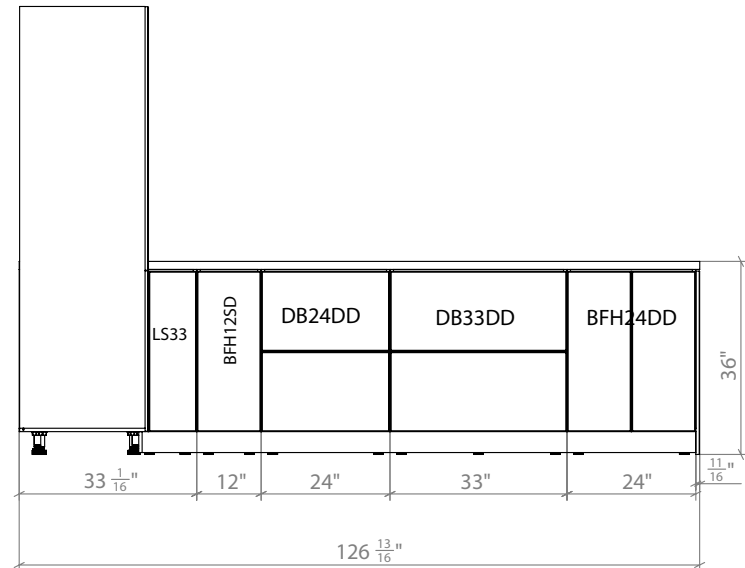

NATURAL TEAK

SHAIKER WHITE MATT

BLACK MATT/NATURAL TEAK

GRAY GLOSS/BLACK MATT

GRAY GLOSS/NATURAL TEAK

WHITE GLOSS/BLACK MATT

WHITE GLOSS/GRAY GLOSS

WHITE GLOSS/NATURAL TEAK