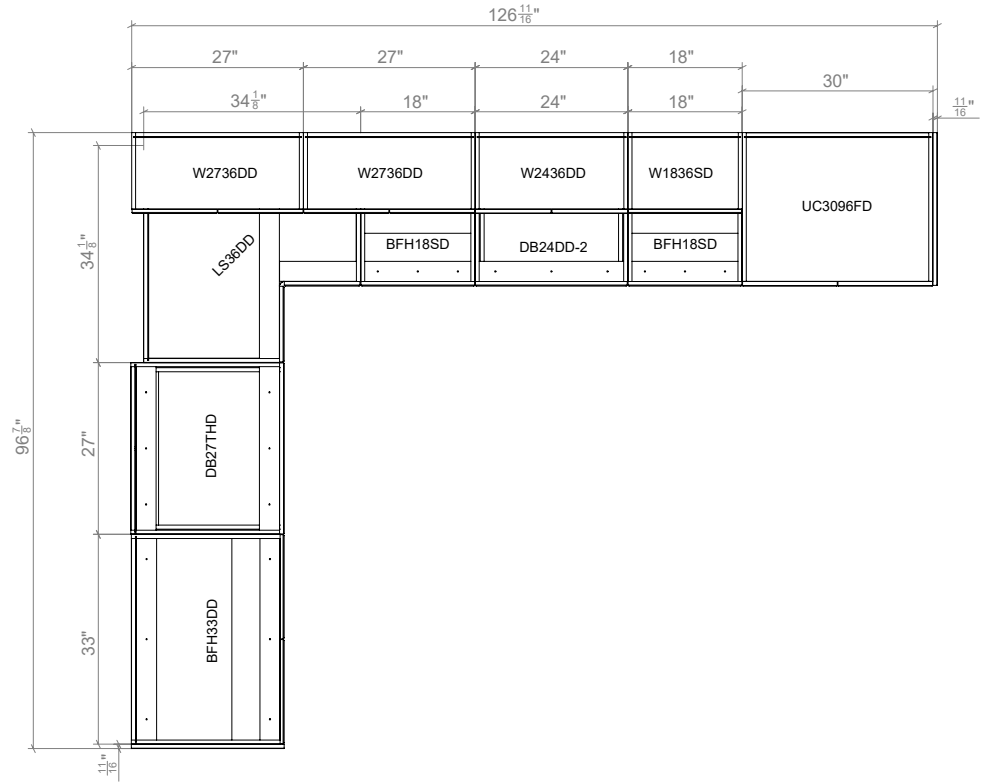

SHAIKER WHITE MATT

NATURAL TEAK/BLACK MATT

BLACK MATT/GRAY GLOSS

NATURAL TEAK/GRAY GLOSS

BLACK MATT/WHITE GLOSS

GRAY GLOSS/WHITE GLOSS

NATURAL TEAK/WHITE GLOSS

BLACK MATT