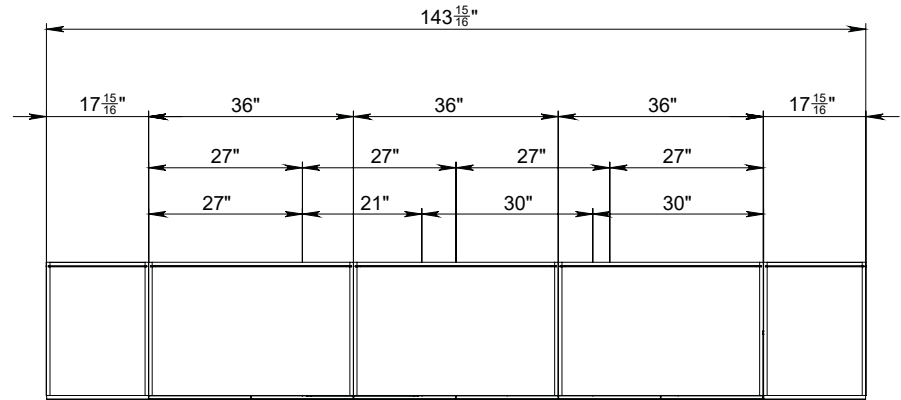

GRAY GLOSS/NATURAL TEAK

WHITE GLOSS/BLACK MATT

WHITE GLOSS/GRAY GLOSS

WHITE GLOSS/NATURAL TEAK

BLACK MATT

WHITE GLOSS

GREY GLOSS

NATURAL TEAK