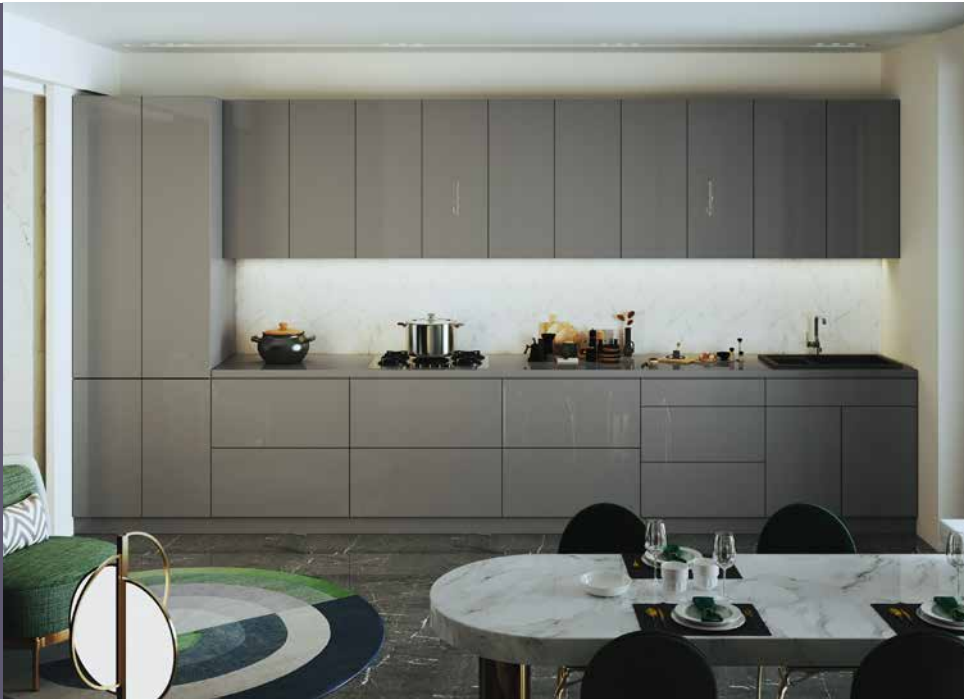

NATURAL TEAK

GREY GLOSS