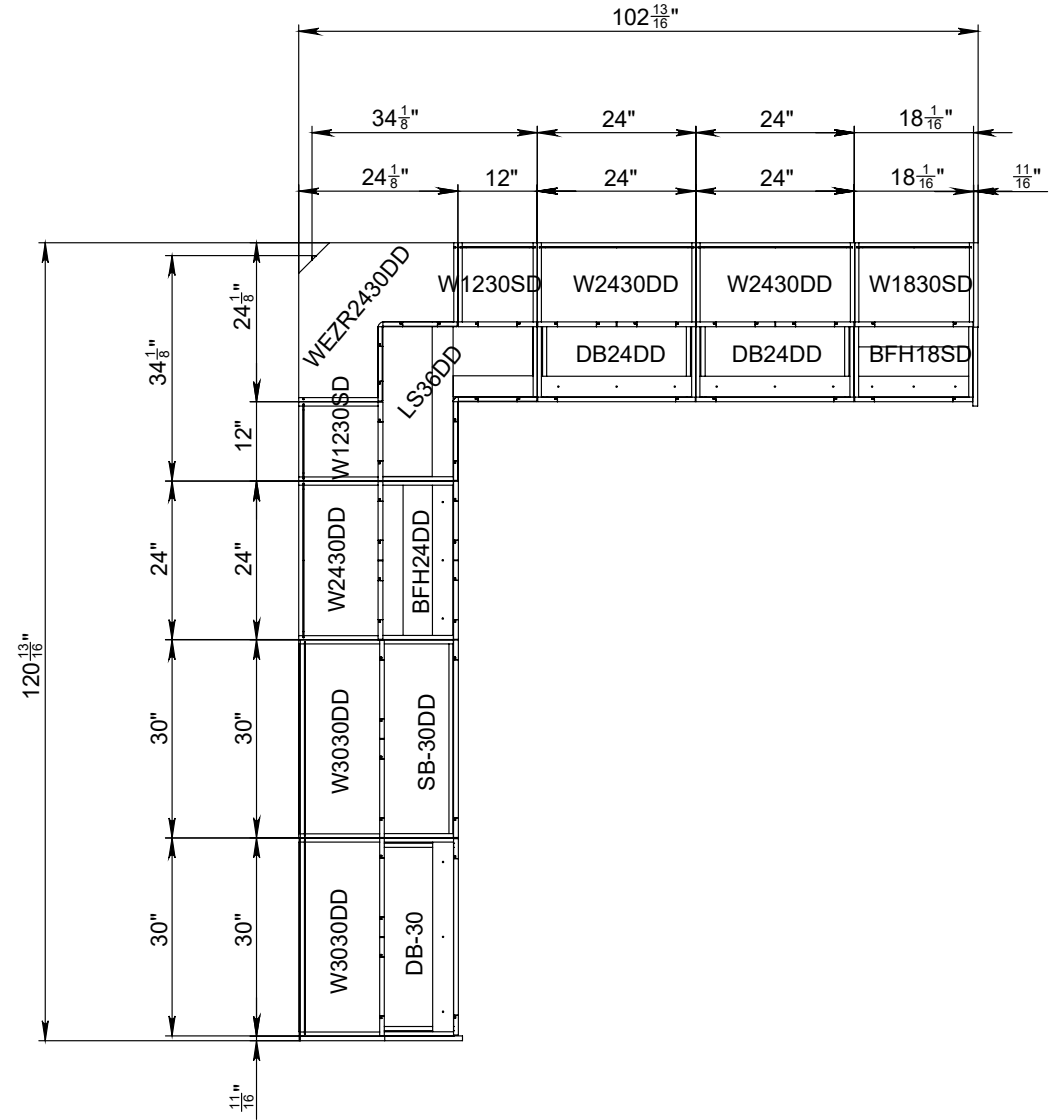

GRAY GLOSS/NATURAL TEAK

WHITE GLOSS/BLACK MATT

WHITE GLOSS/GRAY GLOSS

WHITE GLOSS/NATURAL TEAK

BLACK MATT

WHITE GLOSS

GREY GLOSS

NATURAL TEAK