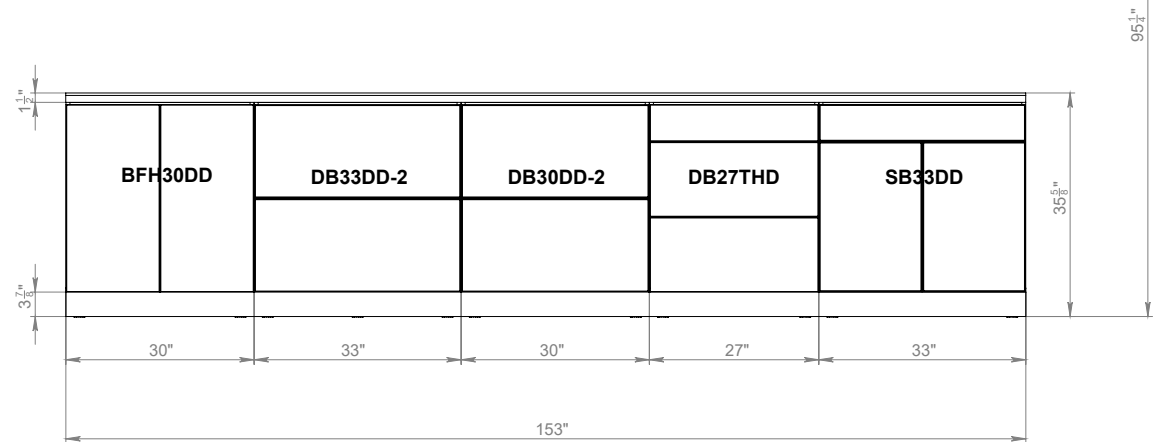

BLACK MATT/NATURAL TEAK

GRAY GLOSS/BLACK MATT

GRAY GLOSS/NATURAL TEAK

WHITE GLOSS/BLACK MATT

WHITE GLOSS/GRAY GLOSS

WHITE GLOSS/NATURAL TEAK

96 1/2"

BLACK MATT