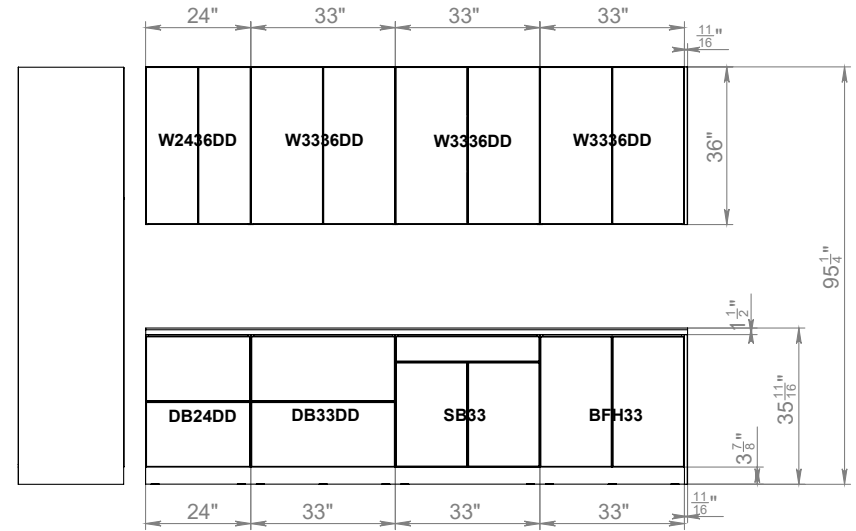

GRAY GLOSS/NATURAL TEAK

WHITE GLOSS/BLACK MATT

WHITE GLOSS/GRAY GLOSS

WHITE GLOSS/NATURAL TEAK

BLACK MATT

WHITE GLOSS

GREY GLOSS

NATURAL TEAK