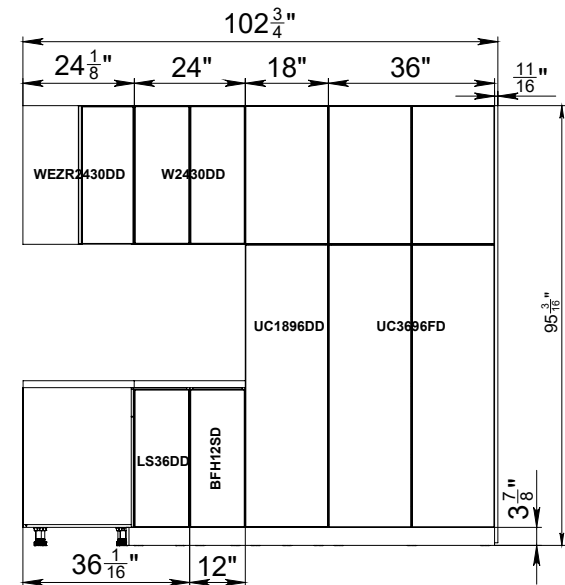

GRAY GLOSS/BLACK MATT

GRAY GLOSS/NATURAL TEAK

WHITE GLOSS/BLACK MATT

WHITE GLOSS/GRAY GLOSS

WHITE GLOSS/NATURAL TEAK

BLACK MATT

WHITE GLOSS

GREY GLOSS