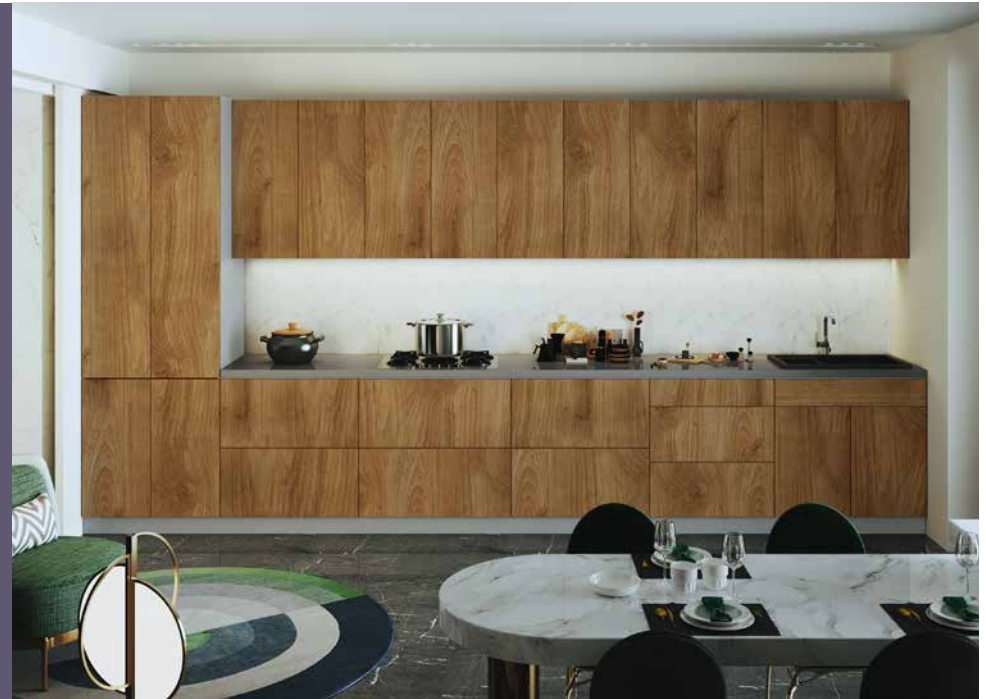

NATURAL TEAK