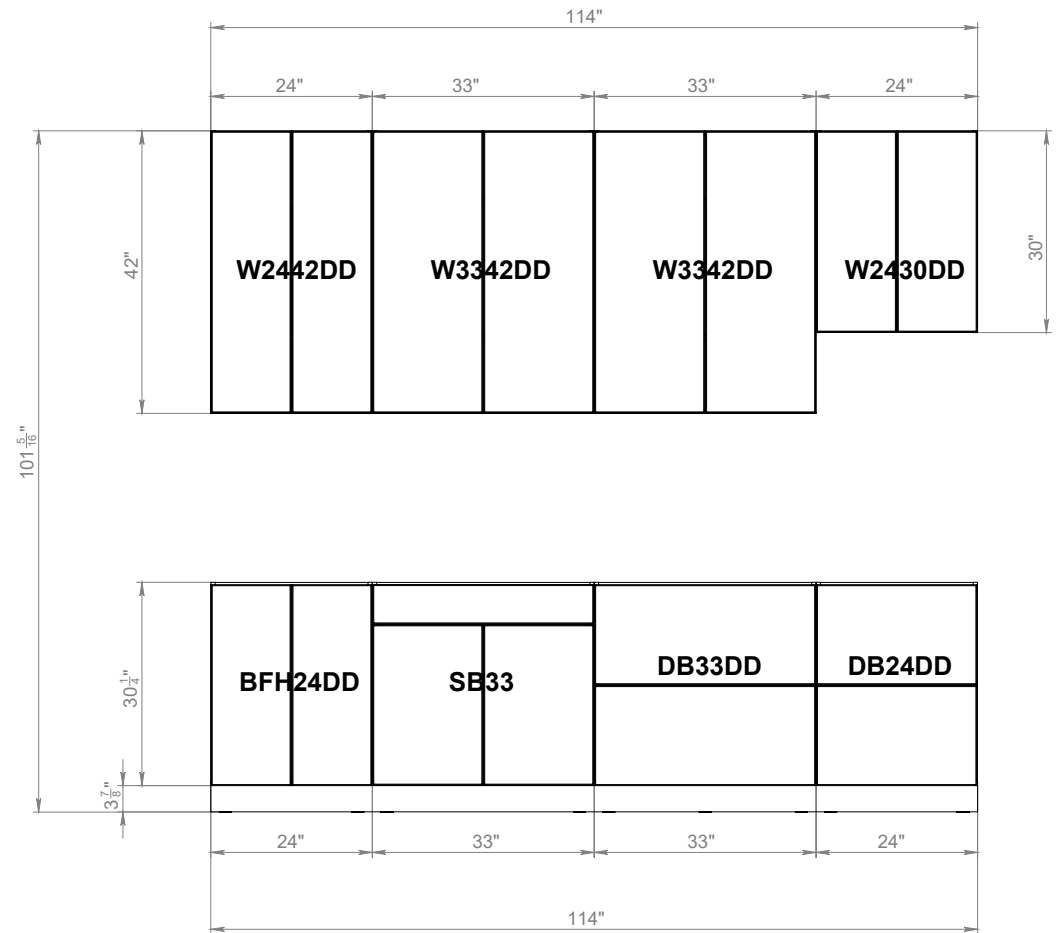

GRAY GLOSS/BLACK MATT

GRAY GLOSS/NATURAL TEAK

WHITE GLOSS/BLACK MATT

WHITE GLOSS/GRAY GLOSS

WHITE GLOSS/NATURAL TEAK

BLACK MATT

WHITE GLOSS

GREY GLOSS