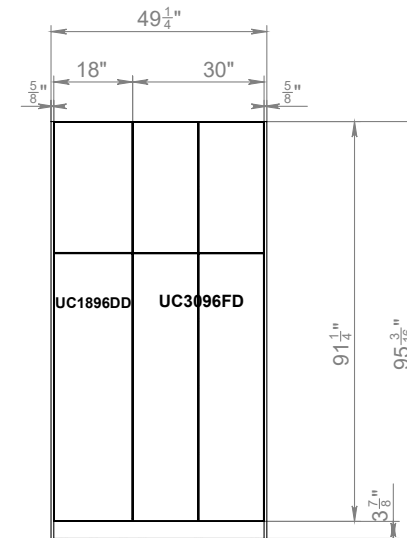

GRAY GLOSS/NATURAL TEAK

WHITE GLOSS/BLACK MATT

WHITE GLOSS/GRAY GLOSS

WHITE GLOSS/NATURAL TEAK

BLACK MATT

WHITE GLOSS

GREY GLOSS

NATURAL TEAK