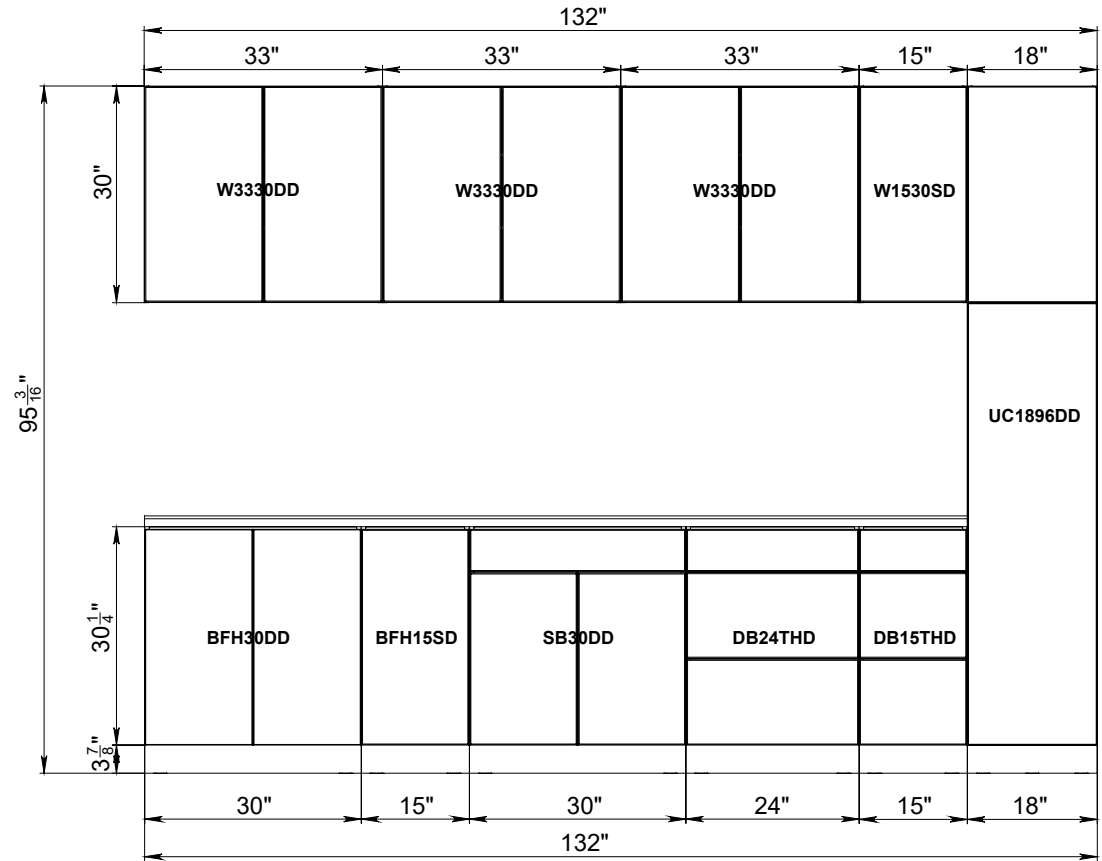

SHAIKER WHITE MATT

BLACK MATT/NATURAL TEAK

GRAY GLOSS/BLACK MATT

GRAY GLOSS/NATURAL TEAK

WHITE GLOSS/BLACK MATT

WHITE GLOSS/GRAY GLOSS

WHITE GLOSS/NATURAL TEAK

BLACK MATT