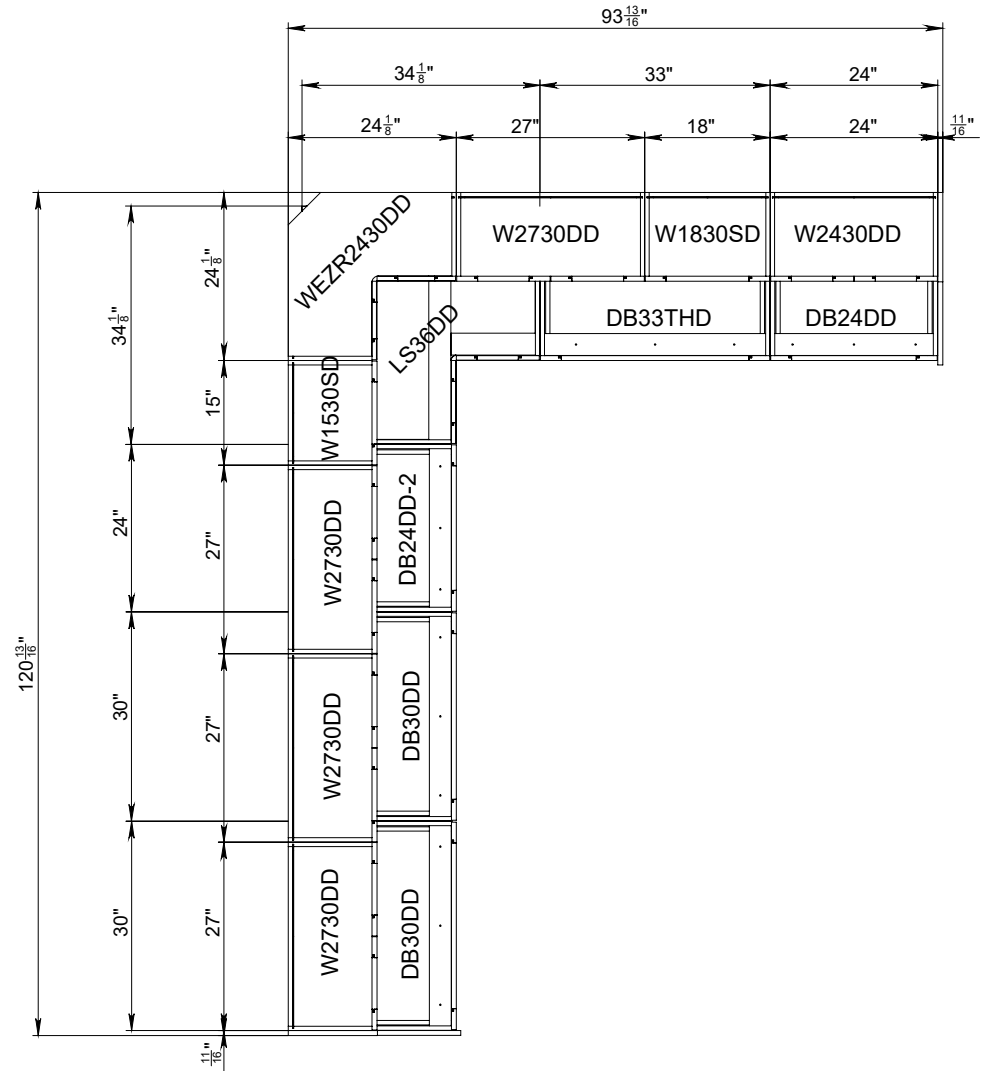

WHITE GLOSS/BLACK MATT

WHITE GLOSS/GRAY GLOSS

WHITE GLOSS/NATURAL TEAK

BLACK MATT

WHITE GLOSS

GREY GLOSS

NATURAL TEAK

SHAIKER WHITE MATT