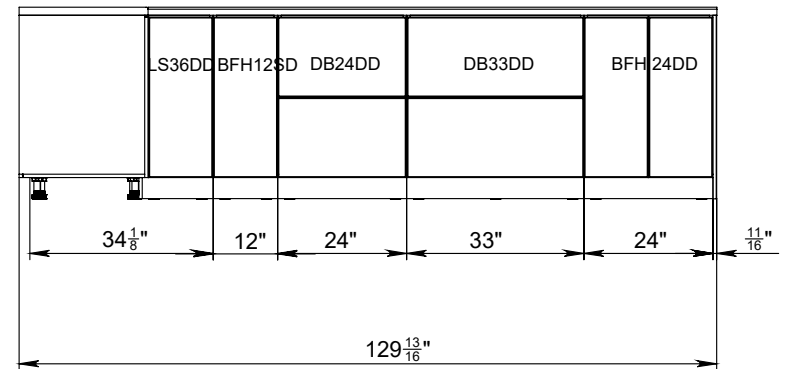

GRAY GLOSS/BLACK MATT

GRAY GLOSS/NATURAL TEAK

WHITE GLOSS/BLACK MATT

WHITE GLOSS/GRAY GLOSS

WHITE GLOSS/NATURAL TEAK

BLACK MATT

WHITE GLOSS

GREY GLOSS